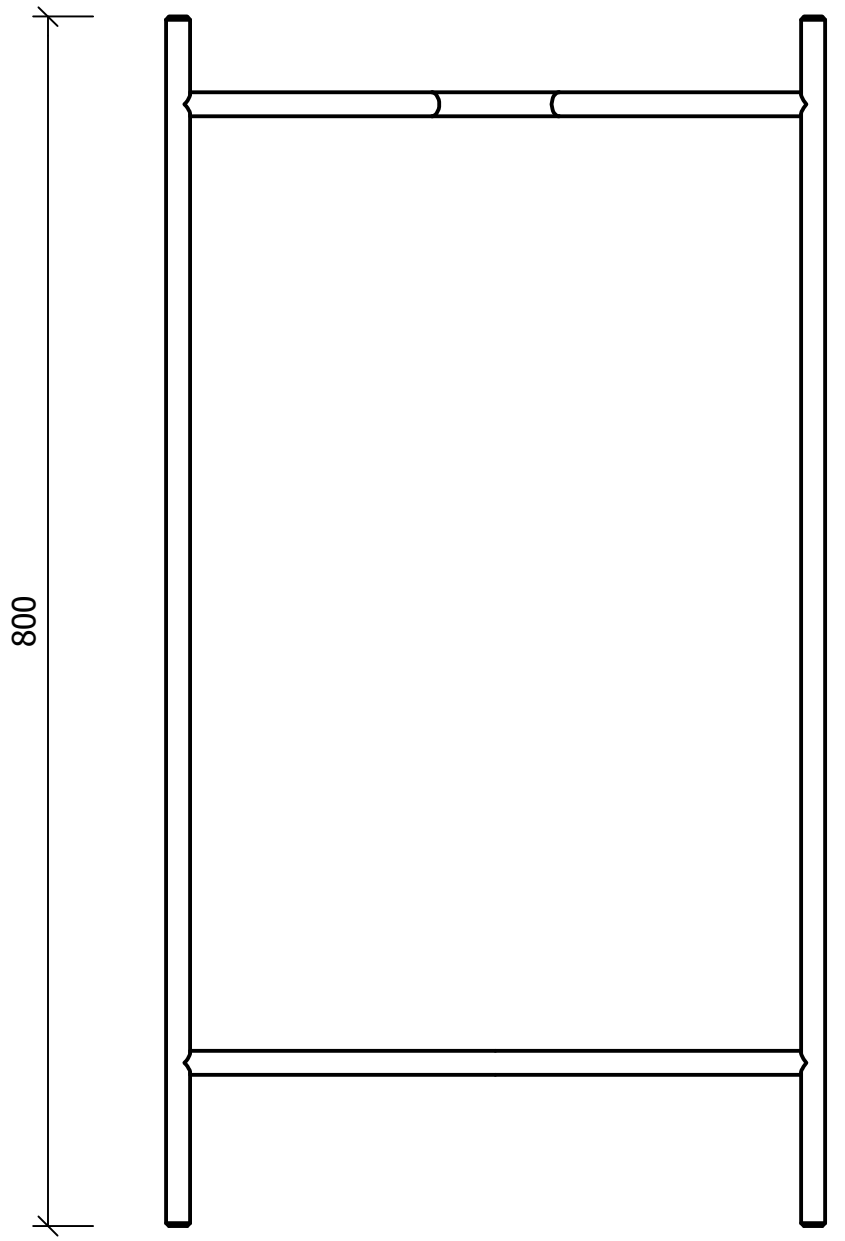

4 3 2 1

D C B A

D C B A

DRAWN	2021/04/06	TITLE		
Roif				
CHECKED				
QA				
MFG		SIZE	DWG NO	REV
APPROVED		C	Marley 16mm round bar steel frame sp	
		SCALE	SHEET 1 OF 1	

4 3 2 1