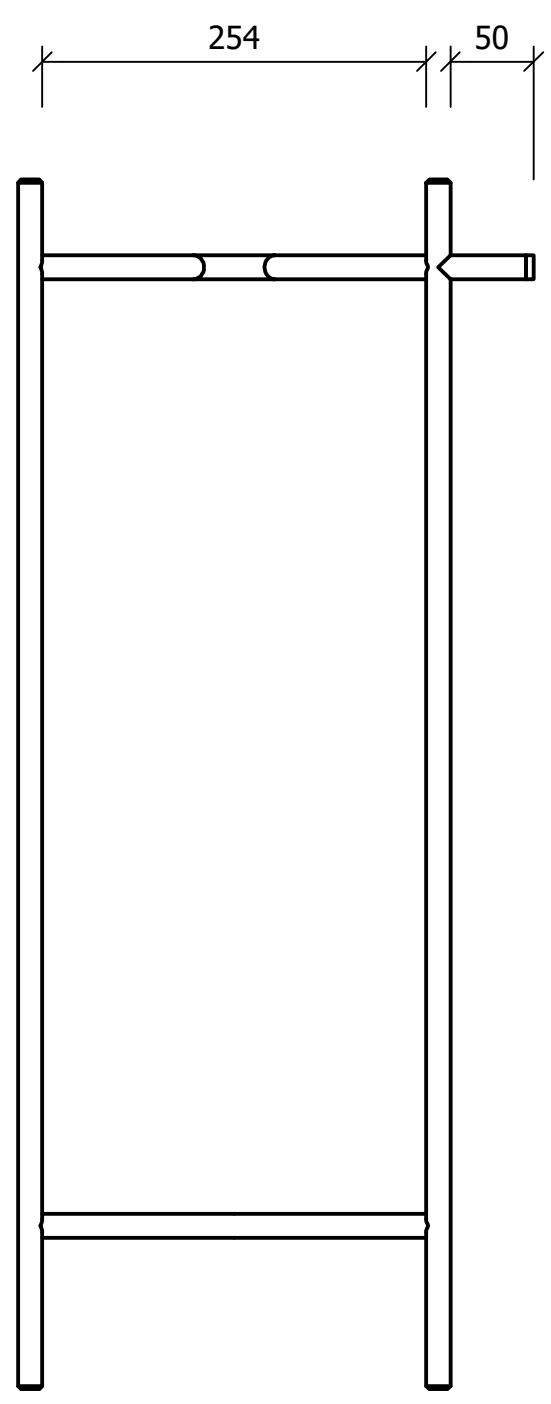

4 3 2 1

D C B A

D C B A

DRAWN	2021/04/06	TITLE		
Roif				
CHECKED				
QA				
MFG		SIZE	DWG NO	REV
APPROVED		C	Marley 16mm round bar steel frame sp	
		SCALE	SHEET 1 OF 1	

4 3 2 1