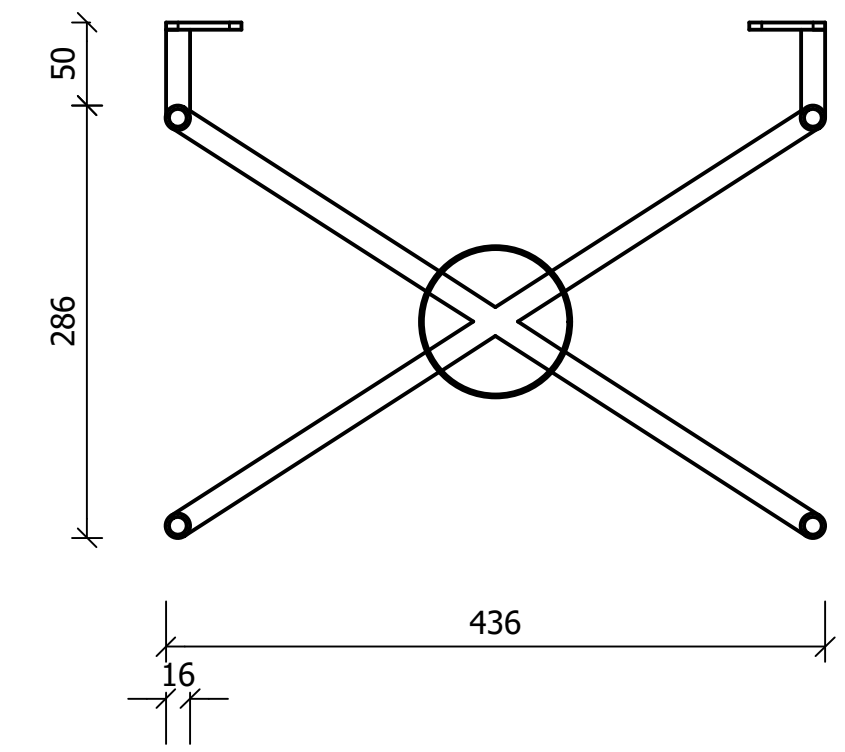

4 3 2 1

D C B A

D C B A

DRAWN	2021/04/06	TITLE		
Roif				
CHECKED				
QA				
MFG		SIZE	DWG NO	REV
APPROVED		C	Marley 16mm round bar steel frame sp	
		SCALE	SHEET 1 OF 1	

4 3 2 1