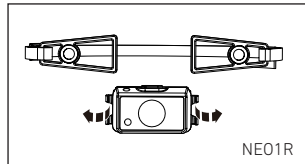

LEDLENSER NEO RUN BELT

5