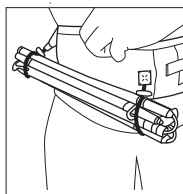

3 Zipper Pocket For Smartphone  
(186x110mm)

4 Adapters for NEO headlamps

5 Compartment for Battery Pack

6

OR

Race Number

Running Poles