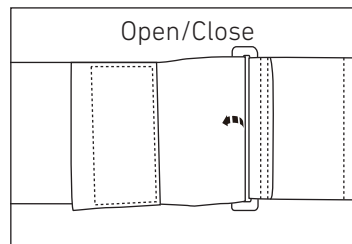

Ledlenser GmbH & Co. KG

Kronenstr. 5-7 • 42699 Solingen • Germany
Phone +49 212/5948-0 Fax +49 212/5948-200
info@ledlenser.com

www.ledlenser.com

Neo Run Belt_V.01
28.11.2017
1J12A0203