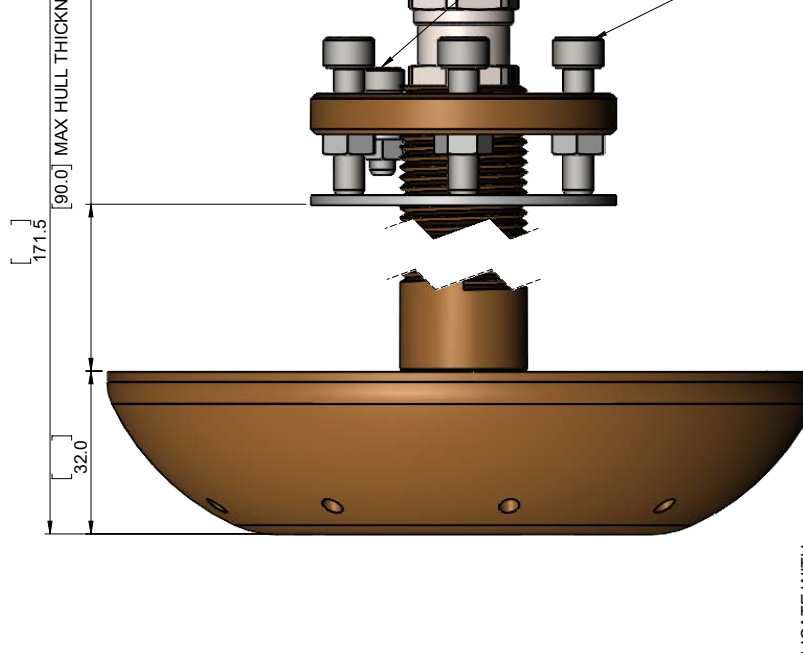

1 2 3 4 5 6 7 8

SPECIFICATIONS	
LUMENS	MANTA RAY M20 14500
WATTAGE (MAX)	122
No. OF LEDs	20
I @ 12V	N/A
I @ 24V	5.1
BEAM ANGLE	65 DEG FWHM
LIGHT DIA	140mm (5.5")
LIGHT LENGTH	208.5mm (8.21")
LIGHT HEAD HEIGHT	32mm (1.26")
MOUNTING HOLES PCD	N/A
HULL CUTOUT DIA	30mm (1.18")
LIGHT APERTURE	70mm (2.76")
WEIGHT	2.7kg
LENS	8mm BOROSILICATE WITH ANTI-STICK COATING

MANTA RAY M48 CC	12000
	155
	48
	N/A
	6.5
	65 DEG FWHM
	140mm (5.5")
	208.5mm (8.21")
	32mm (1.26")
	N/A
	30mm (1.18")
	70mm (2.76")
	2.7kg

THIRD ANGLE PROJECTION

SCALE: 1:1 @ A3

DESCRIPTION: MANTA RAY MR20 / MR48CC THRU HULL

MATERIAL: MARINE AB2 BRONZE & GLASS LENS

FINISH: SEE PART DRAWINGS

DRAWING No: **GAA-0141 Iss B00C**

ISSUE/ REV: STATUS: **B00 C**

Bluefin LED
Underwater Lighting

Bluefin LED is a registered trademark of Bluefin LED. All rights reserved. No part of this drawing is to be reproduced, stored in a retrieval system, or transmitted in any form or by any means, electronic, mechanical, photocopying, recording, or by any information storage and retrieval system, without the prior written permission of Bluefin LED. No deviation from this drawing is permitted without written authorization from Bluefin LED.