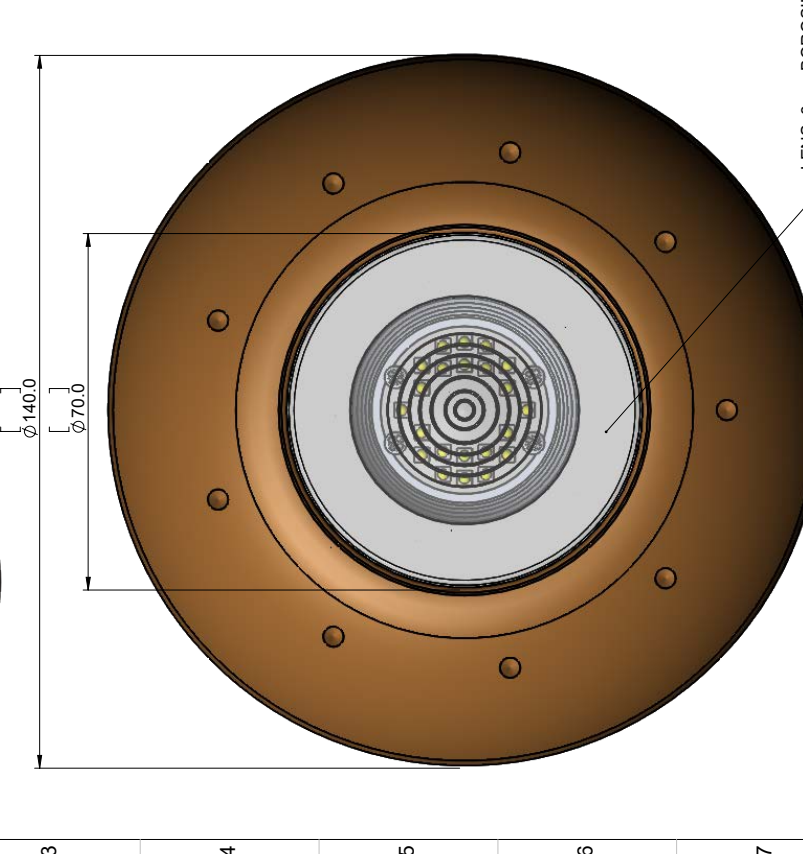

1 2 3 4 5 6 7 8

SPECIFICATIONS	
LUMENS	MANTA RAY M20 14500
WATTAGE (MAX)	122
No. OF LEDs	20
I @ 12V	N/A
I @ 24V	5.1
BEAM ANGLE	65 DEG FWHM
LIGHT DIA	140mm (5.5")
LIGHT LENGTH	208.5mm (8.21")
LIGHT HEAD HEIGHT	32mm (1.26")
MOUNTING HOLES PCD	N/A
HULL CUTOUT DIA	30mm (1.18")
LIGHT APERTURE	70mm (2.76")
WEIGHT	2.7kg
LENS	8mm BOROSILICATE WITH ANTI-STICK COATING

MANTA RAY M48 CC	12000
	155
	48
	N/A
	6.5
	65 DEG FWHM
	140mm (5.5")
	208.5mm (8.21")
	32mm (1.26")
	N/A
	30mm (1.18")
	70mm (2.76")
	2.7kg

THIRD ANGLE PROJECTION

SCALE: 1:1 @ A3

DESCRIPTION: MANTA RAY MR20 / MR48CC THRU HULL

MATERIAL: MARINE AB2 BRONZE & GLASS LENS

FINISH: SEE PART DRAWINGS

DRAWING No: **GAA-0141 Iss B00C**

ISSUE/ REV: STATUS: **B00 C**

Bluefin LED
Underwater Lighting

Bluefin LED is a registered trademark of Bluefin LED. All rights reserved. No part of this drawing is to be reproduced, stored in a retrieval system, or transmitted in any form or by any means, electronic, mechanical, photocopying, recording, or by any information storage and retrieval system, without the prior written permission of Bluefin LED. No deviation from this drawing is permitted without written authorization from Bluefin LED.