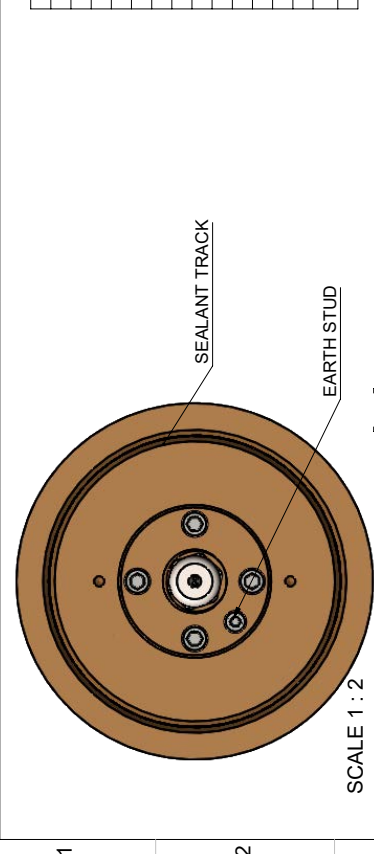

1 2 3 4 5 6 7 8

SPECIFICATIONS	
LUMENS	MANTA RAY M20 14500
WATTAGE (MAX)	122
No. OF LEDs	20
I @ 12V	N/A
I @ 24V	5.1
BEAM ANGLE	65 DEG FWHM
LIGHT DIA	140mm (5.5")
LIGHT LENGTH	208.5mm (8.21")
LIGHT HEAD HEIGHT	32mm (1.26")
MOUNTING HOLES PCD	N/A
HULL CUTOUT DIA	30mm (1.18")
LIGHT APERTURE	70mm (2.76")
WEIGHT	2.7kg
LENS	8mm BOROSILICATE WITH ANTI-STICK COATING

MANTA RAY M48 CC	12000
	155
	48
	N/A
	6.5
	65 DEG FWHM
	140mm (5.5")
	208.5mm (8.21")
	32mm (1.26")
	N/A
	30mm (1.18")
	70mm (2.76")
	2.7kg

THIRD ANGLE PROJECTION

SCALE: 1:1 @ A3

DESCRIPTION: MANTA RAY MR20 / MR48CC THRU HULL

MATERIAL: MARINE AB2 BRONZE & GLASS LENS

FINISH: SEE PART DRAWINGS

DRAWING No: **GAA-0141 Iss B00C**

ISSUE/ REV: STATUS: **B00 C**

Bluefin LED
Underwater Lighting

Bluefin LED is a registered trademark of Bluefin LED. All rights reserved. No part of this drawing is to be reproduced, stored in a retrieval system, or transmitted in any form or by any means, electronic, mechanical, photocopying, recording, or by any information storage and retrieval system, without the prior written permission of Bluefin LED. No deviation from this drawing is permitted without written authorization from Bluefin LED.