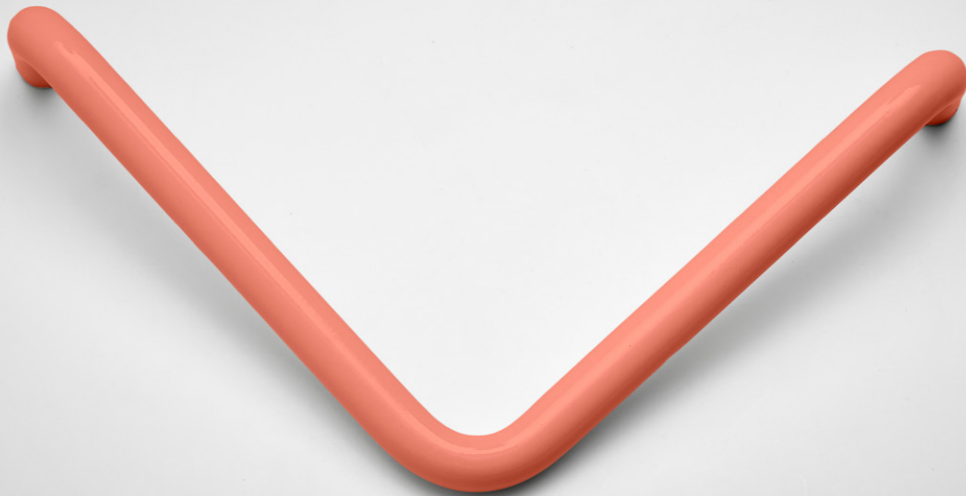

NEST STUDIO

· COLLECTION ·

TUBULAR

Our colorful right angle pull mimics cantilevered and bent metal legs found in Bauhaus furniture designed in the early 20th century. While simple in shape, the pull can be installed in pairs and multiple orientations creating unique hardware shapes and forms.

MODEL #

TU-C-06R

DIMENSIONS

4.625" l x 4.625" w x 1.25" d
6" center to center

FINISHES

Kelly

Mint

Navy

Salmon

Tomato

Gloss White

*Custom finishes available
upon request*