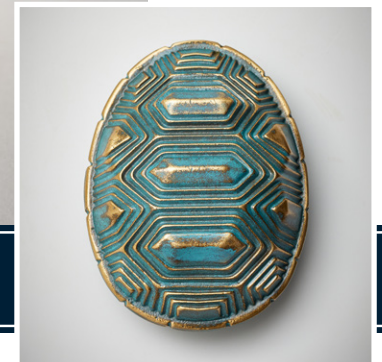

NEST STUDIO

· COLLECTION ·

FAUNA

Our beautifully detailed statement Tortoise pull can stand alone or be mounted in pairs. Each piece is cast of solid brass and hand polished. Finished in unlacquered brass that will patina beautifully, polished nickel, or verdigris, which mimics organic coloration found in nature, these pulls are ideal for entry doors, right and left handed case pieces and specialty bath vanities.

MODEL #

TS-01

DIMENSIONS

3.0" w x 4.0" h x 1.8" d

1.1" center to center

FINISHES

Polished Brass Unlacquered

Polished Nickel