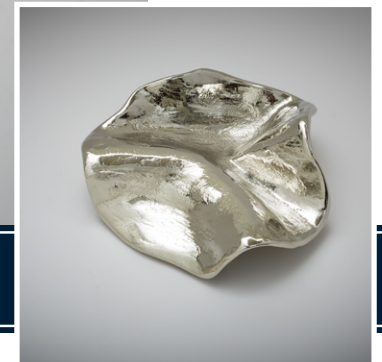

## PINCH

This large Pinch series handle is a perfect statement when positioned centered on cabinet doors. The pull embodies artistry and craft, created in collaboration with contemporary sculptor Stephen Antonson. As found in the method of plasterwork, our cast-brass Pinch series incorporates a balance between artistic intention and chance.