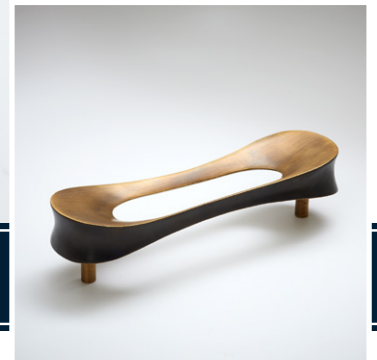

NEST STUDIO

· COLLECTION ·

ORGANIC

Our face-mounted handle emphasizes its organic shape by floating in front of the millwork surface via standoff posts. The positive and negative space of drawer or door front and hardware play nicely to make it a statement piece for furniture and cabinets.

MODEL #

O-01S-BB

DIMENSIONS

7.13" l x 1.75" w x 2.13" d
5.75" center to center

FINISHES

Blackened bronze

Custom finishes available upon request