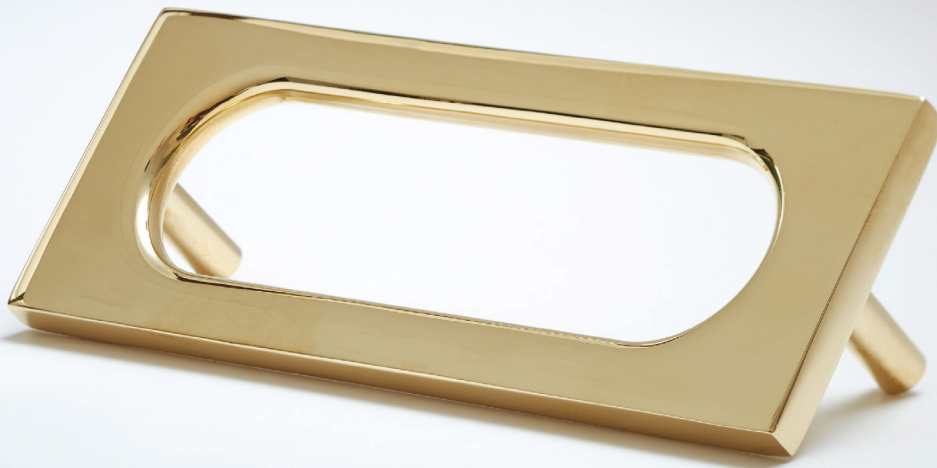

NEST STUDIO

· COLLECTION ·

MOD

Our smallest front-mounted Mod Series handle, makes reference to rounded and geometric lines popular in the mid-century. Minimal and delicate, this handle is perfect for kitchen and baths cabinets and casegoods.

MODEL

M-04S

DIMENSIONS

4.5" l x 1.75" w x 0.969" d
4" center to center

FINISHES

Satin Brass

Polished Nickel

Oil Rubbed Bronze