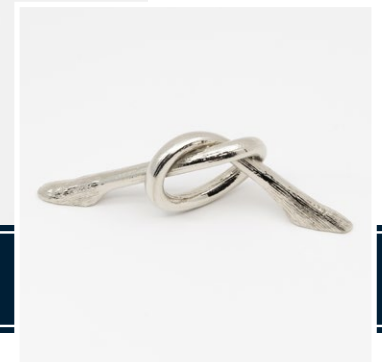

NEST STUDIO

· COLLECTION ·

KNOT

Our Knot-02 pull features Katie Gong's signature technique of transforming rigid wood into a flexible and pliable knot. Striking and effortless, this pull works well in a variety of spaces including kitchens, baths and closets.

MODEL #

K-02

DIMENSIONS

4.96" l x 1.26" w x 1.57" d

FINISHES

Antique Brass

Polished Brass Unlacquered

Polished Nickel