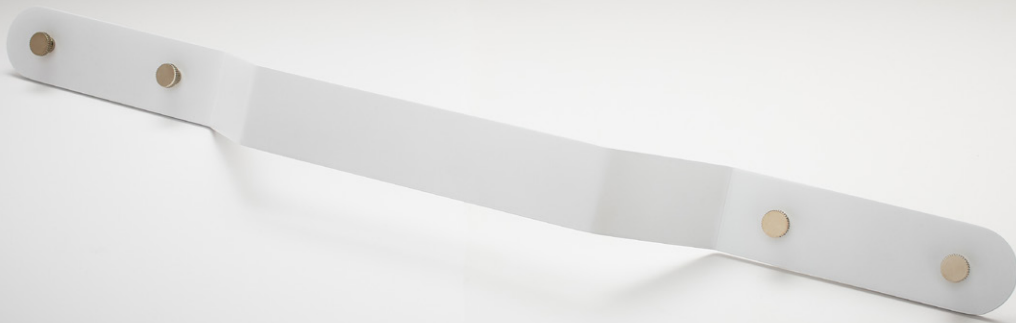

NEST STUDIO

· COLLECTION ·

GEO

Our largest handle in the Geo series makes a statement on large wardrobe doors or appliances. Polished nickel and brass knurled screws will be included with each item so the hardware can be installed with any finish.

MODEL #

Geo-20

DIMENSIONS

20" l x 1.5" w x 2" d

FINISHES

Polished Nickel

Satin Brass

Matte Black

Gloss White

Custom finishes available upon request