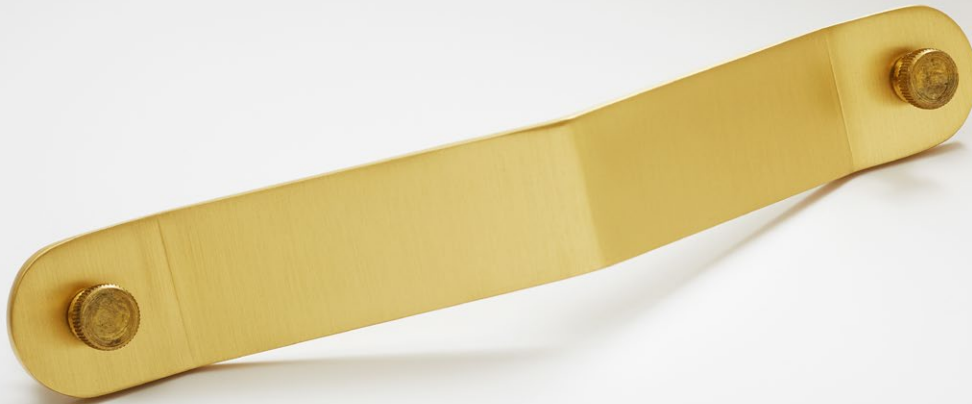

NEST STUDIO

· COLLECTION ·

GEO

Our Geo handle continues the color blocking and angled forms of Miami modernism. Utilizing the cabinet face as a canvas, this bent handle as a touch of clean-lined simplicity to any space. Polished nickel and brass knurled screws will be included with each item so the hardware can be installed with any finish.

MODEL #

Geo-03

DIMENSIONS

7" l x 1" w x 1" d
6" center to center

FINISHES

Polished Nickel

Satin Brass

Matte Black

Gloss White

Custom finishes available upon request