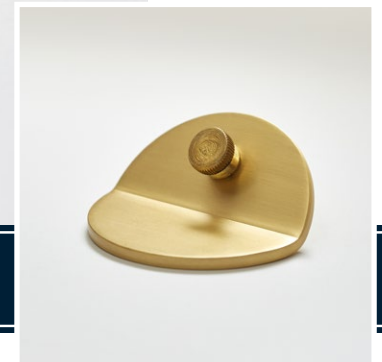

NEST STUDIO

· COLLECTION ·

GEO

Our small round pull references the simple shapes and color blocking of Miami modernism. The exposed screws and cleanly bent form utilizes the cabinet face as a canvas making this a versatile piece for a variety of spaces. Polished nickel and brass knurled screws will be included with each item so the hardware can be installed with any finish.

MODEL

Geo-01

DIMENSIONS

2" l x 1.75" w x 0.81" d

FINISHES

Polished Nickel

Satin Brass

Matte Black

Gloss White

Custom finishes available upon request