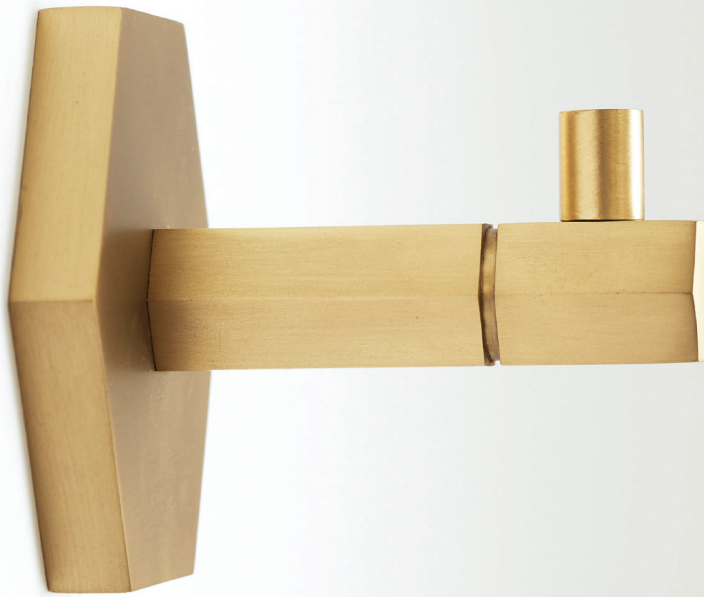

NEST STUDIO

· COLLECTION ·

FACET

Our Facet robe hook reflects the clean lines and simplicity of art deco and industrial style. The hexagonal shape and concealed mounting hardware subtly references industrial parts.

MODEL #

F-H

DIMENSIONS

2.5" w x 2.5" l x 2.75" d

FINISHES

Polished Brass Unlacquered

Polished Chrome

Polished Nickel