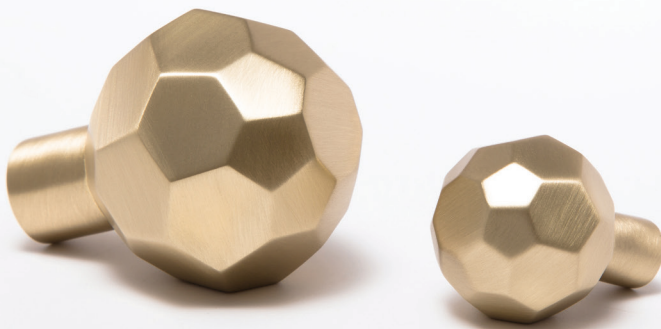

## FACET

A larger version of our best selling F-02 Facet knob, this hefty solid brass knob is forged with precision.

The scaled up design and modern styling makes it great for closet doors, custom cabinetry and applications that require something with more impact.

MODEL #

F-02L

DIMENSIONS

1.75" dia x 2.13" d

FINISHES

Polished Brass Unlacquered

Satin Brass

Polished Nickel