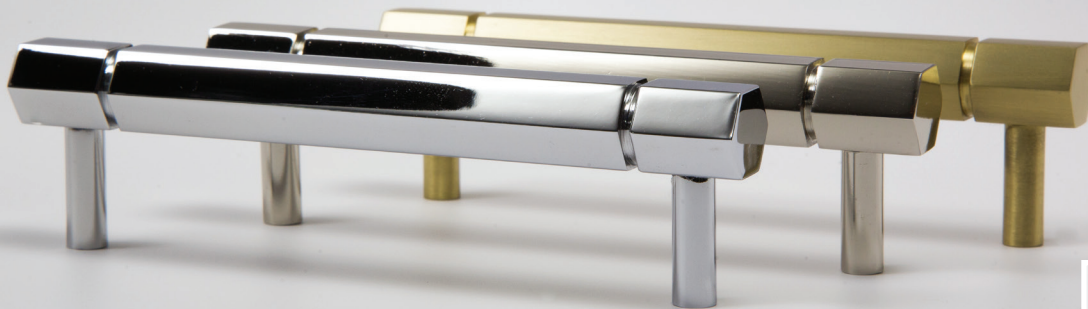

NEST STUDIO

· COLLECTION ·

FACET

Our Facet handle evokes the precision of the machine age and streamline moderne style.

The hexagonal shape subtly references industrial parts. With a classic yet modern sensibility, this piece conveys both luxury and refinement.

MODEL #

F-01

DIMENSIONS

5.875" l x 0.63" w x 1.56" d
5" center to center

FINISHES

Polished Brass Unlacquered

Polished Chrome

Polished Nickel

Satin Brass

Custom finishes available upon request