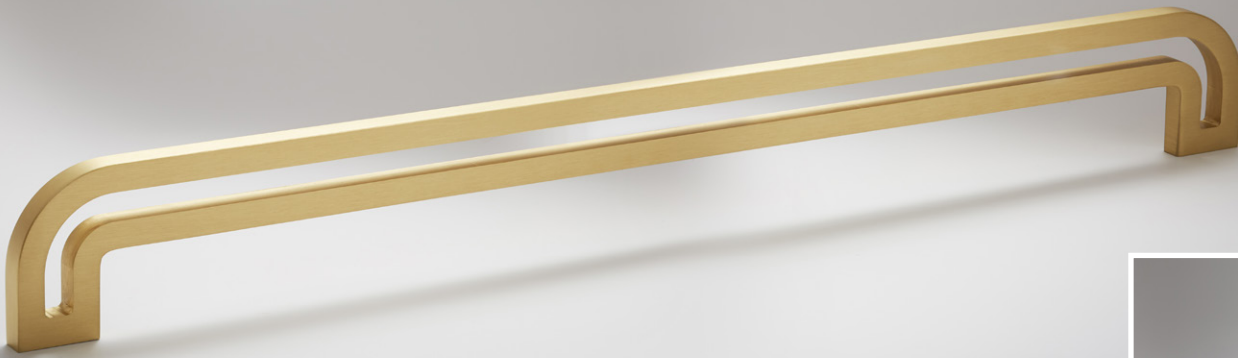

NEST STUDIO

· COLLECTION ·

DECO

Our Deco appliance handle continues the long-lines and curving forms of the series. It is substantial enough for appliance and door handle applications while still maintaining its modern machine quality.

MODEL

D-18

DIMENSIONS

19.13" l x 0.37" w x 2.25" d
18" center to center

FINISHES

Polished Brass Unlacquered

Satin Brass

Polished Nickel

Matte Black

Custom finishes available upon request