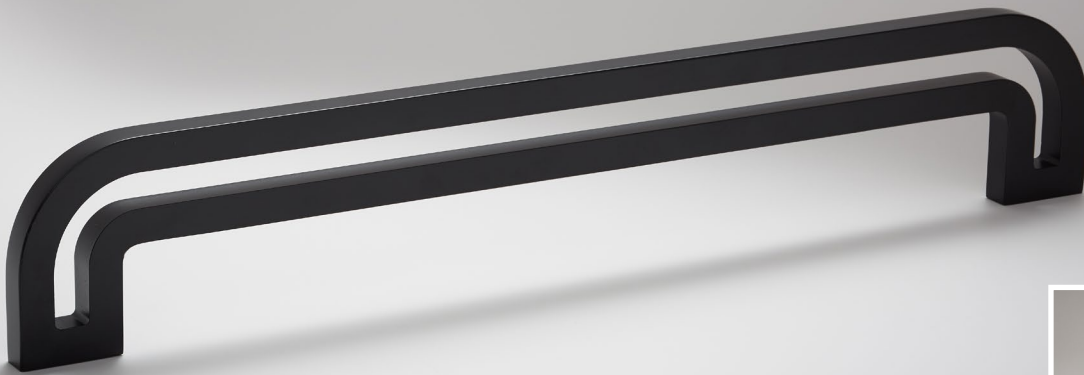

NEST STUDIO

· COLLECTION ·

DECO

Our largest Deco handle continues the long-lines and curving forms of the series. It is substantial enough for appliance and door handle applications while still maintaining its modern machine quality.

MODEL #

D-12

DIMENSIONS

13.5" l x 0.38" w x 2.25" d

FINISHES

Polished Nickel

Satin Brass

Polished Brass Unlacquered

Matte Black

Custom finishes available upon request