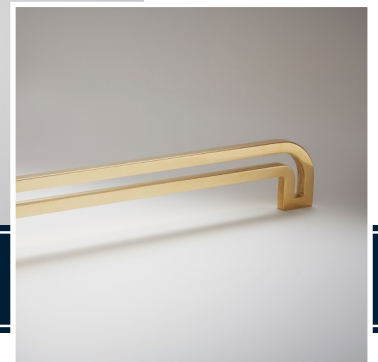

NEST STUDIO

· COLLECTION ·

DECO

Our largest Deco handle continues the long-lines and curving forms of the series. It is substantial enough for appliance and door handle applications while still maintaining its modern machine quality.

MODEL #

D-12

DIMENSIONS

13.5" l x 0.38" w x 2.25" d

FINISHES

Polished Nickel

Satin Brass

Polished Brass Unlacquered

Matte Black

Custom finishes available upon request