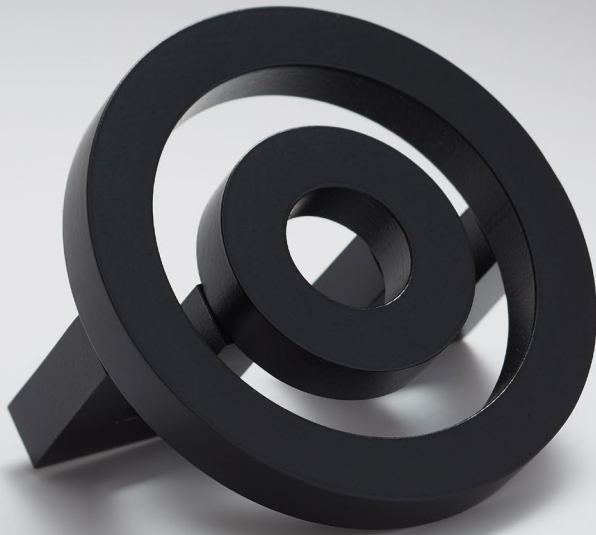

NEST STUDIO

· COLLECTION ·

DECO

Our small circular knob was inspired by Streamlined Moderne curving forms of the later Art Deco movement.

This bold shape is perfect for a variety of spaces including kitchens and baths.

MODEL #

D-1.25FC

DIMENSIONS

2" diameter x 1" deep

FINISHES

Polished Nickel

Satin Brass

Polished Brass Unlacquered