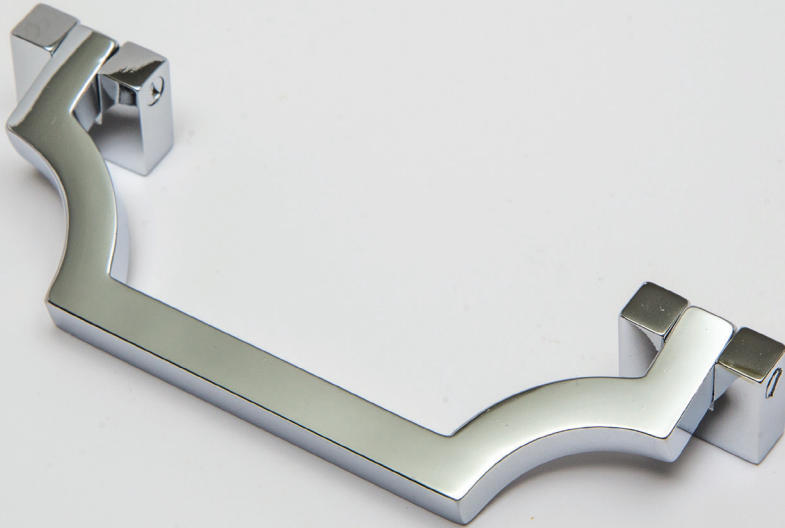

NEST STUDIO

· COLLECTION ·

CLASSIC

Our Classic Series hinged bail pull adds a touch of luxury to any drawer. The clipped curved corners create a sense of femininity and luxury in an otherwise clean-lined piece.

MODEL

C-04

DIMENSIONS

4.81" l x 1.5" w x 0.69" d
4" center to center

FINISHES

Polished Brass Unlacquered

Polished Chrome

Polished Nickel