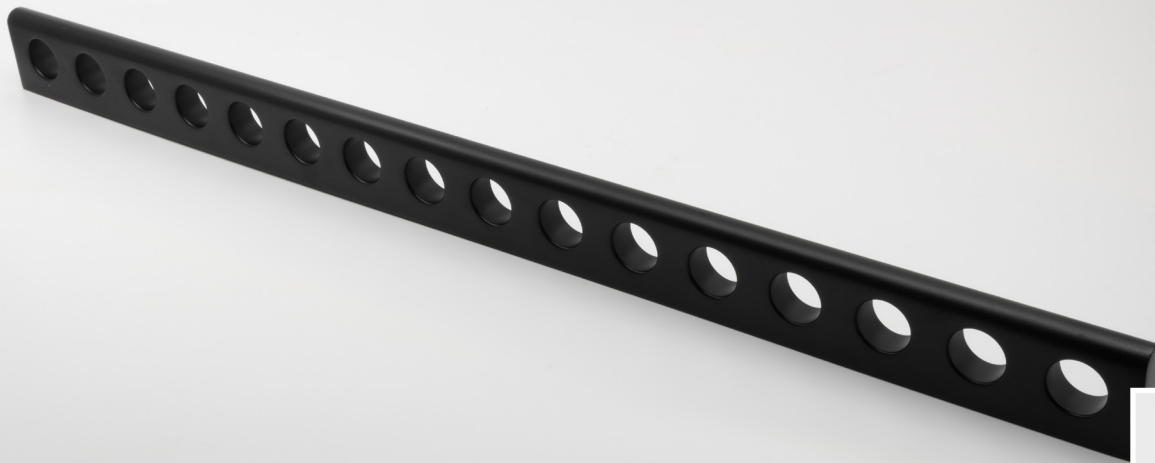

NEST STUDIO

· COLLECTION ·

APERTURE

Our Aperture appliance pull makes a dramatic statement with its repeating circles that play with light as it enters the positive and negative spaces. Choose from a range of standard finishes in solid brass or select the organic texture of white oak. Offering multiple mounting points, the handle is versatile for both new installations and retrofit projects.

MODEL

AP-20

DIMENSIONS

20.5" l x 0.51" w x 1.49" d
10" - 12.5" - 20" center to center

FINISHES

Polished Brass Unlacquered
Polished Nickel
Satin Brass
Matte Black
White Oak Oiled and Waxed
White Oak Oiled Unfinished
Custom finishes available upon request