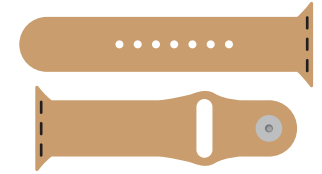

Colour Guide.

SILICONE WRIST BANDS SUITABLE FOR THE APPLE WATCH RANGE

Lark.