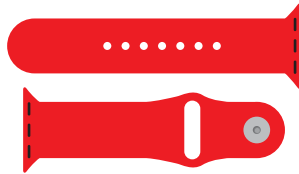

# Colour Guide.

SILICONE WRIST BANDS SUITABLE FOR THE APPLE WATCH RANGE

**Cinnamon.**

**Atomic.**

**Scarlet.**

**PinkPink.**

**Purple Rain.**

**Lavender.**