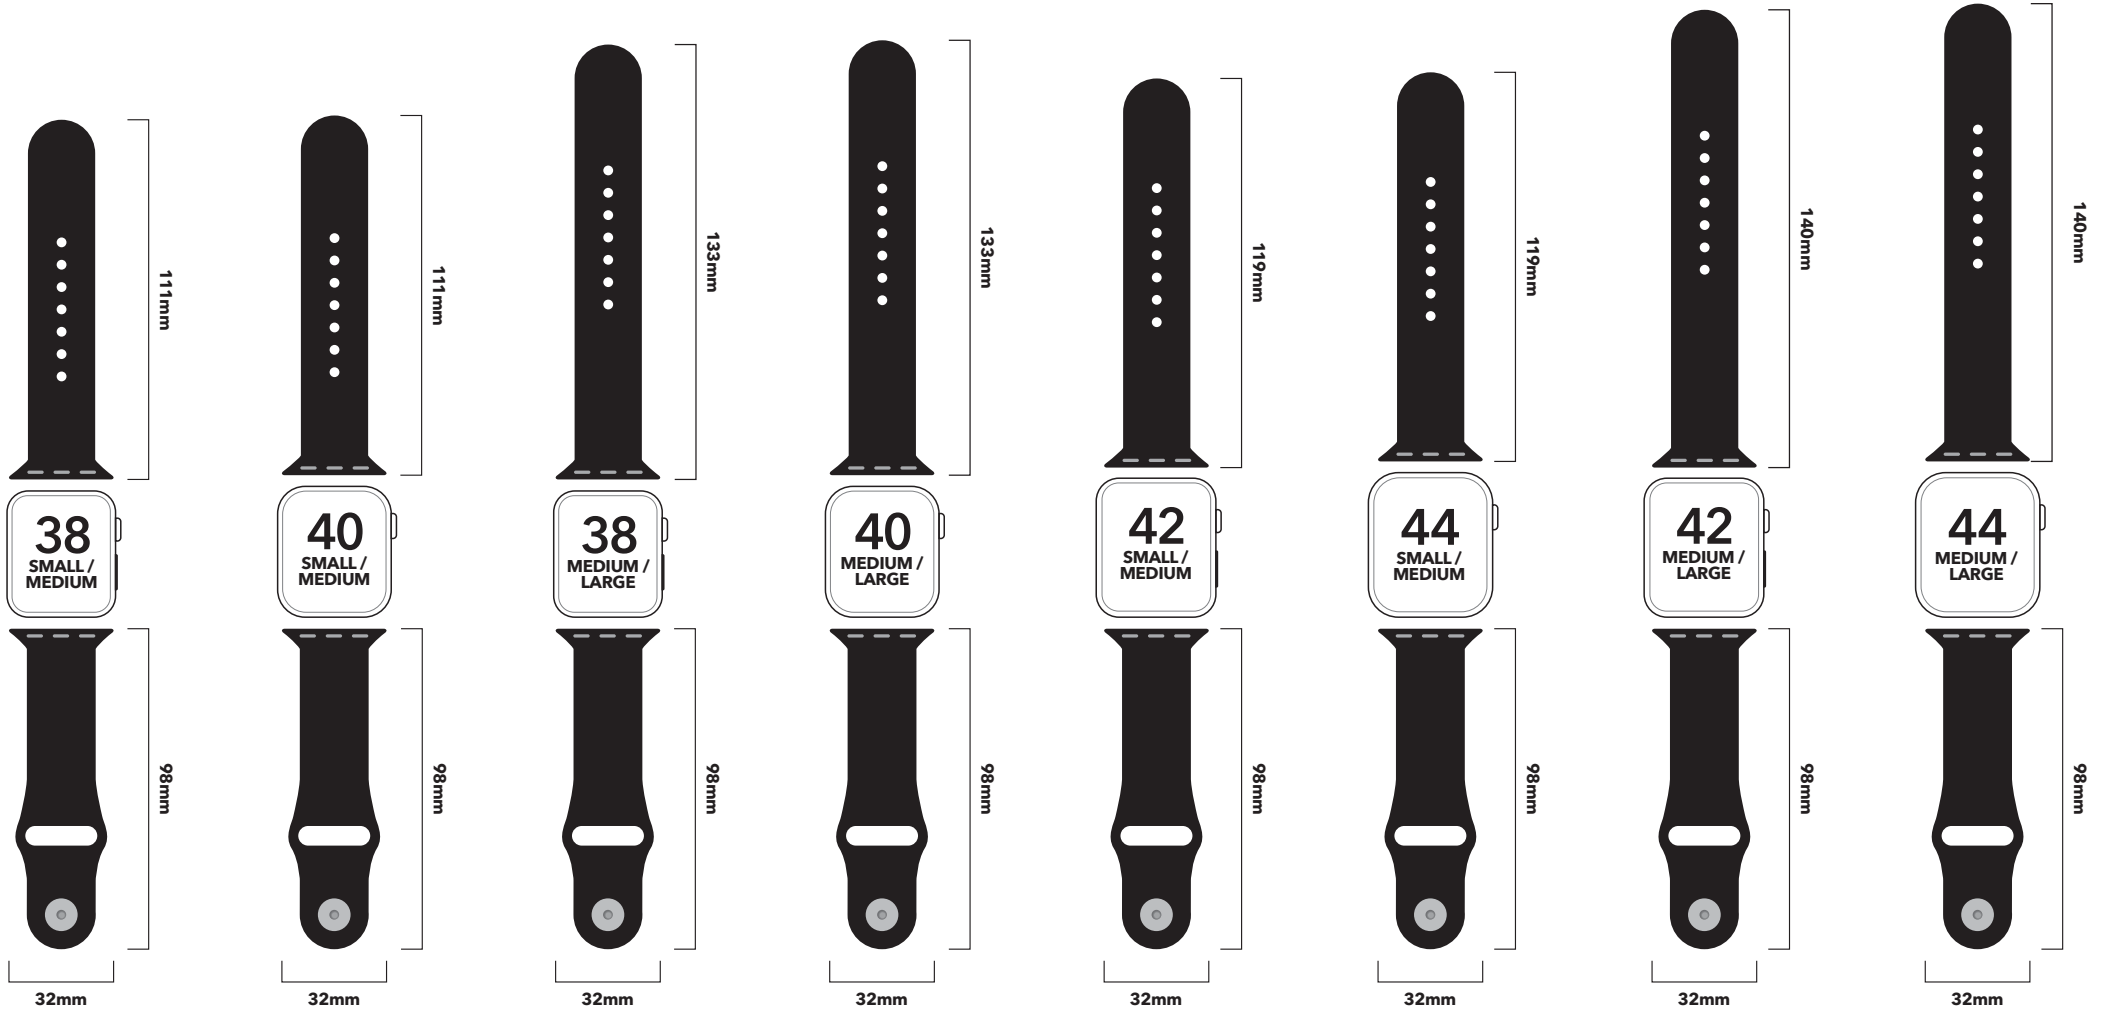

# Size Guide.

SILICONE WRIST BANDS SUITABLE FOR APPLE WATCH

SUITABLE FOR THE APPLE WATCH

- Series 1
- Series 2
- Series 3

IW38SM

SUITABLE FOR THE APPLE WATCH

- Series 1
- Series 2
- Series 3

IW38SM

SUITABLE FOR THE APPLE WATCH

- Series 1
- Series 2
- Series 3

IW38ML

SUITABLE FOR THE APPLE WATCH

- Series 1
- Series 2
- Series 3

IW38ML

SUITABLE FOR THE APPLE WATCH

- Series 1
- Series 2
- Series 3

# Colour Guide.

SILICONE WRIST BANDS SUITABLE FOR THE APPLE WATCH RANGE

**Cinnamon.**

**Atomic.**

**Scarlet.**

**PinkPink.**

**Purple Rain.**

**Lavender.**