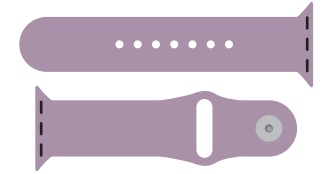

# Colour Guide.

SILICONE WRIST BANDS SUITABLE FOR THE APPLE WATCH RANGE

**Cinnamon.**

**Atomic.**

**Scarlet.**

**PinkPink.**

**Purple Rain.**

**Lavender.**