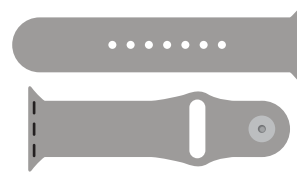

Colour Guide.

SILICONE WRIST BANDS SUITABLE FOR THE APPLE WATCH RANGE

Concrete.