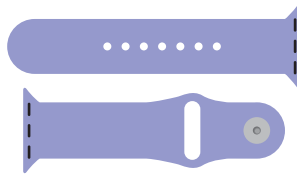

Colour Guide.

SILICONE WRIST BANDS SUITABLE FOR THE APPLE WATCH RANGE

Lilac.