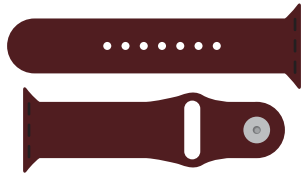

# Size Guide.

SILICONE WRIST BANDS SUITABLE FOR APPLE WATCH

SUITABLE FOR THE APPLE WATCH

- Series 1
- Series 2
- Series 3

IW38SM

SUITABLE FOR THE APPLE WATCH

- Series 1
- Series 2
- Series 3

IW38SM

IW44SM

SUITABLE FOR THE APPLE WATCH

- Series 1
- Series 2
- Series 3

IW44SM

SUITABLE FOR THE APPLE WATCH

- Series 1
- Series 2
- Series 3

IW44ML

SUITABLE FOR THE APPLE WATCH

# Colour Guide.

SILICONE WRIST BANDS SUITABLE FOR THE APPLE WATCH RANGE

**Cinnamon.**

**Atomic.**

**Scarlet.**

**PinkPink.**

**Purple Rain.**

**Lavender.**