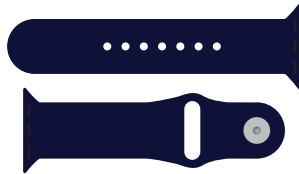

Colour Guide.

SILICONE WRIST BANDS SUITABLE FOR THE APPLE WATCH RANGE

Midnite.