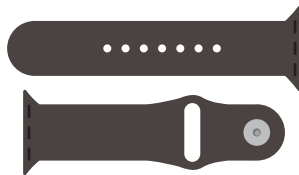

# Colour Guide.

SILICONE WRIST BANDS SUITABLE FOR THE APPLE WATCH RANGE

**Cinnamon.**

**Atomic.**

**Scarlet.**

**PinkPink.**

**Purple Rain.**

**Lavender.**

**Sunshine.**

**Biscay.**

**Kermit.**

**Lark.**

**Black.**

**Cocoa.**

**Creame.**

**Citrus.**