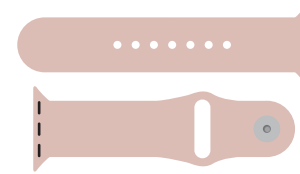

Colour Guide.

SILICONE WRIST BANDS SUITABLE FOR THE APPLE WATCH RANGE

Floss.