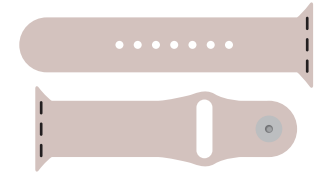

Colour Guide.

SILICONE WRIST BANDS SUITABLE FOR THE APPLE WATCH RANGE

Silt.