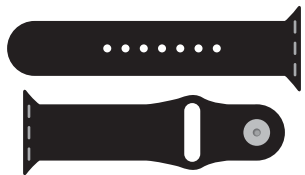

# Colour Guide.

SILICONE WRIST BANDS SUITABLE FOR THE APPLE WATCH RANGE

**Cinnamon.**

**Atomic.**

**Scarlet.**

**PinkPink.**

**Purple Rain.**

**Lavender.**

**Sunshine.**

**Biscay.**

**Kermit.**

**Lark.**

**Black.**

**Cocoa.**

**Creame.**

**Citrus.**