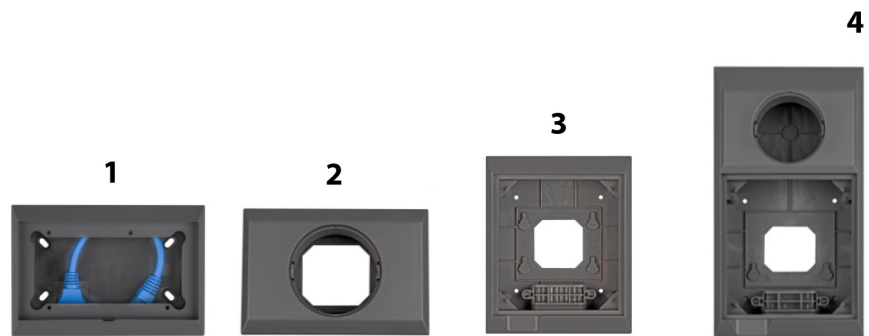

Wall mounted display enclosures

		Rectangular panels	Round panels	Rectangular panels	Round panels and Rectangular panels
Dimensions (h x w x d in mm)		88 x 130 x 40	88 x 130 x 47	163 x 135 x 72	244 x 135 x 75
Article code	Product	Suitable for:			
BPA000100000R	Battery Alarm GX	✓			
REC000200000R	Skylla-i Control GX	✓			
DMC000200000R	Digital Multi Control 200/200A GX	✓			
BAM010700000	Battery Monitor BMV-700		✓		✓
BAM010702000	Battery Monitor BMV-702		✓		✓
SCC900500000	MPPT Control		✓		✓
BPP000300100R	Color Control GX			✓	✓
BPP000200100R	VE.Net Blue Power Panel GX			✓	✓

1
Enclosure for 65 x 120 mm GX panels

3
Enclosure for Color Control GX
(also accepts a VE.Net Blue Power Panel GX)

2
Enclosure for BMV battery monitor
or MPPT Control

4
Enclosure for Color Control GX and a
BMV or MPPT control
(also accepts a VE.Net Blue Power Panel GX)