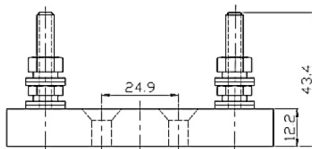

Fuse holder for ANL fuse