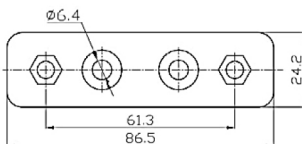

Fuse holder for ANL fuse