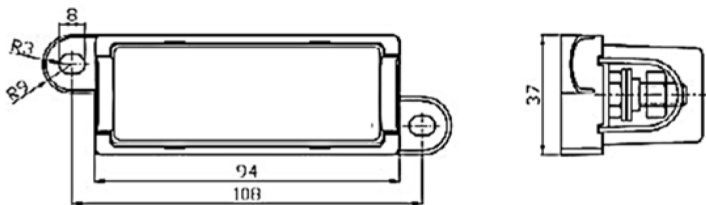

Fuse holder for MEGA fuse