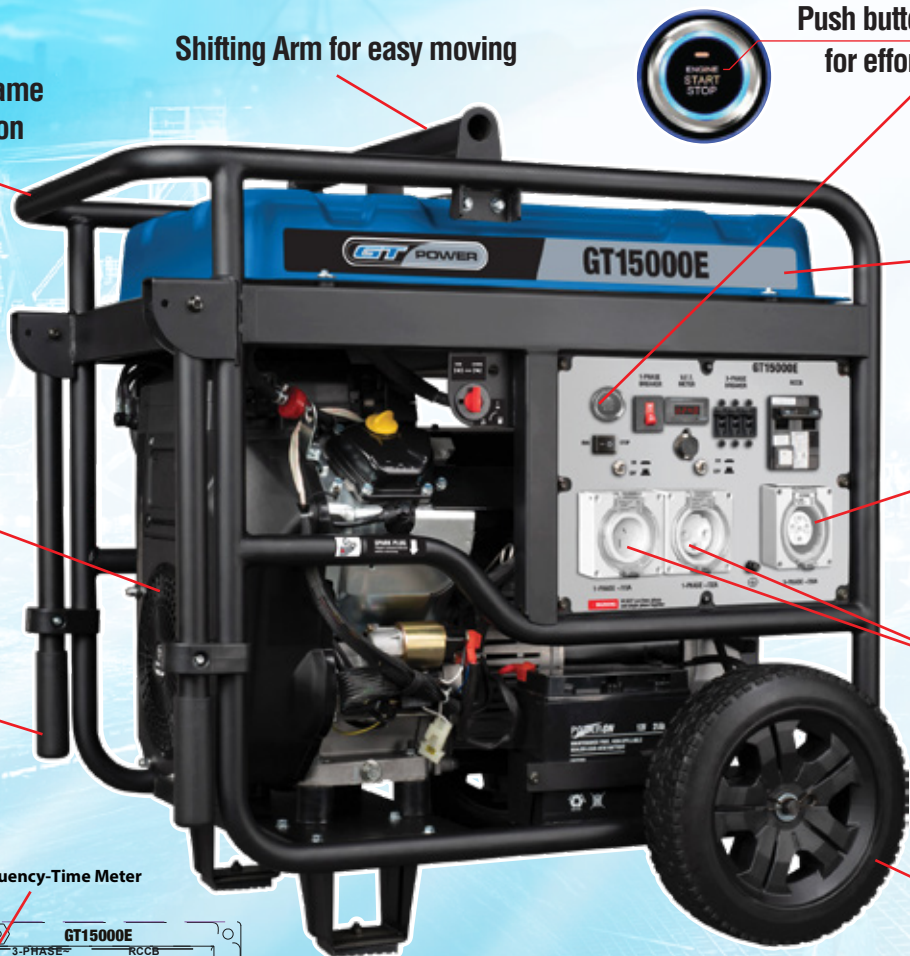

GT15000E **PUSH BUTTON ELECTRIC START** 15000W GENERATOR

A highly versatile machine with a massive 11,500W (max) power output, multiple heavy duty power-outlets, and optional ATS, the GT15000E allows for easy powering of a house, workshop or work-site and make an ideal back-up generator in natural disasters.

The 40L fuel tank and industrial quality of the GT15000E will keep you in power all day. The unique GT Power features like the industrial air cleaner, muffler system, superior-duty copper wound alternator, automatic voltage regulator and low oil alert will allow you to tackle any task.

Robust industrial frame for added protection

Shifting Arm for easy moving

Push button electric start for effortless starting

Large Capacity 40L Fuel Tank

Industrial Air Cleaner and Muffler System

1x
THREE PHASE (20A) OUTLETS

2x
SINGLE PHASE (15A & 32A)

Convenient carry handles for moving around the worksite

Solid Wheels for Rugged Portability

Push button electric start for effortless starting

Frequency-Time Meter

20A-three phase outlet