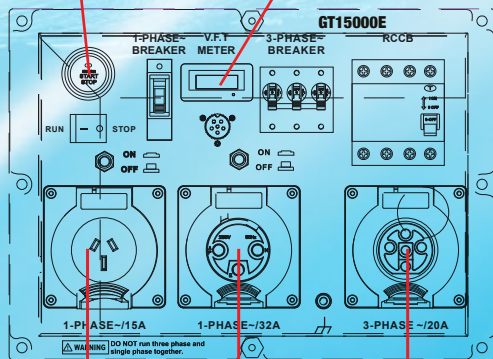

Robust industrial frame for added protection

Shifting Arm for easy moving

Push button electric start for effortless starting

Large Capacity 40L Fuel Tank

Industrial Air Cleaner and Muffler System

1x
THREE PHASE (20A) OUTLETS

2x
SINGLE PHASE (15A & 32A)

Convenient carry handles for moving around the worksite

Solid Wheels for Rugged Portability

Push button electric start for effortless starting

Frequency-Time Meter

20A-three phase outlet

32A-single phase outlet

20A-three phase outlet

**Optional
ATS7 Startmaster
Auto Transfer Switch**

#19882

Ready for home back-up automatic switching!

Single Phase - 230V

OUTPUT (Max)	AMPS (Max)	OUTPUT (Rated)	ENGINE TYPE	dBA RATING	STARTING SYSTEM	FUEL TANK CAPACITY	RUN TIME	LOW OIL ALERT	POWER OUTLETS	DIGITAL HR METER	L x W x H (mm)	WEIGHT
11,500W	32	10,500W	4 Stroke OHV	76	Electric	40L	11hrs	✓	3	✓	900x620x950	153kg