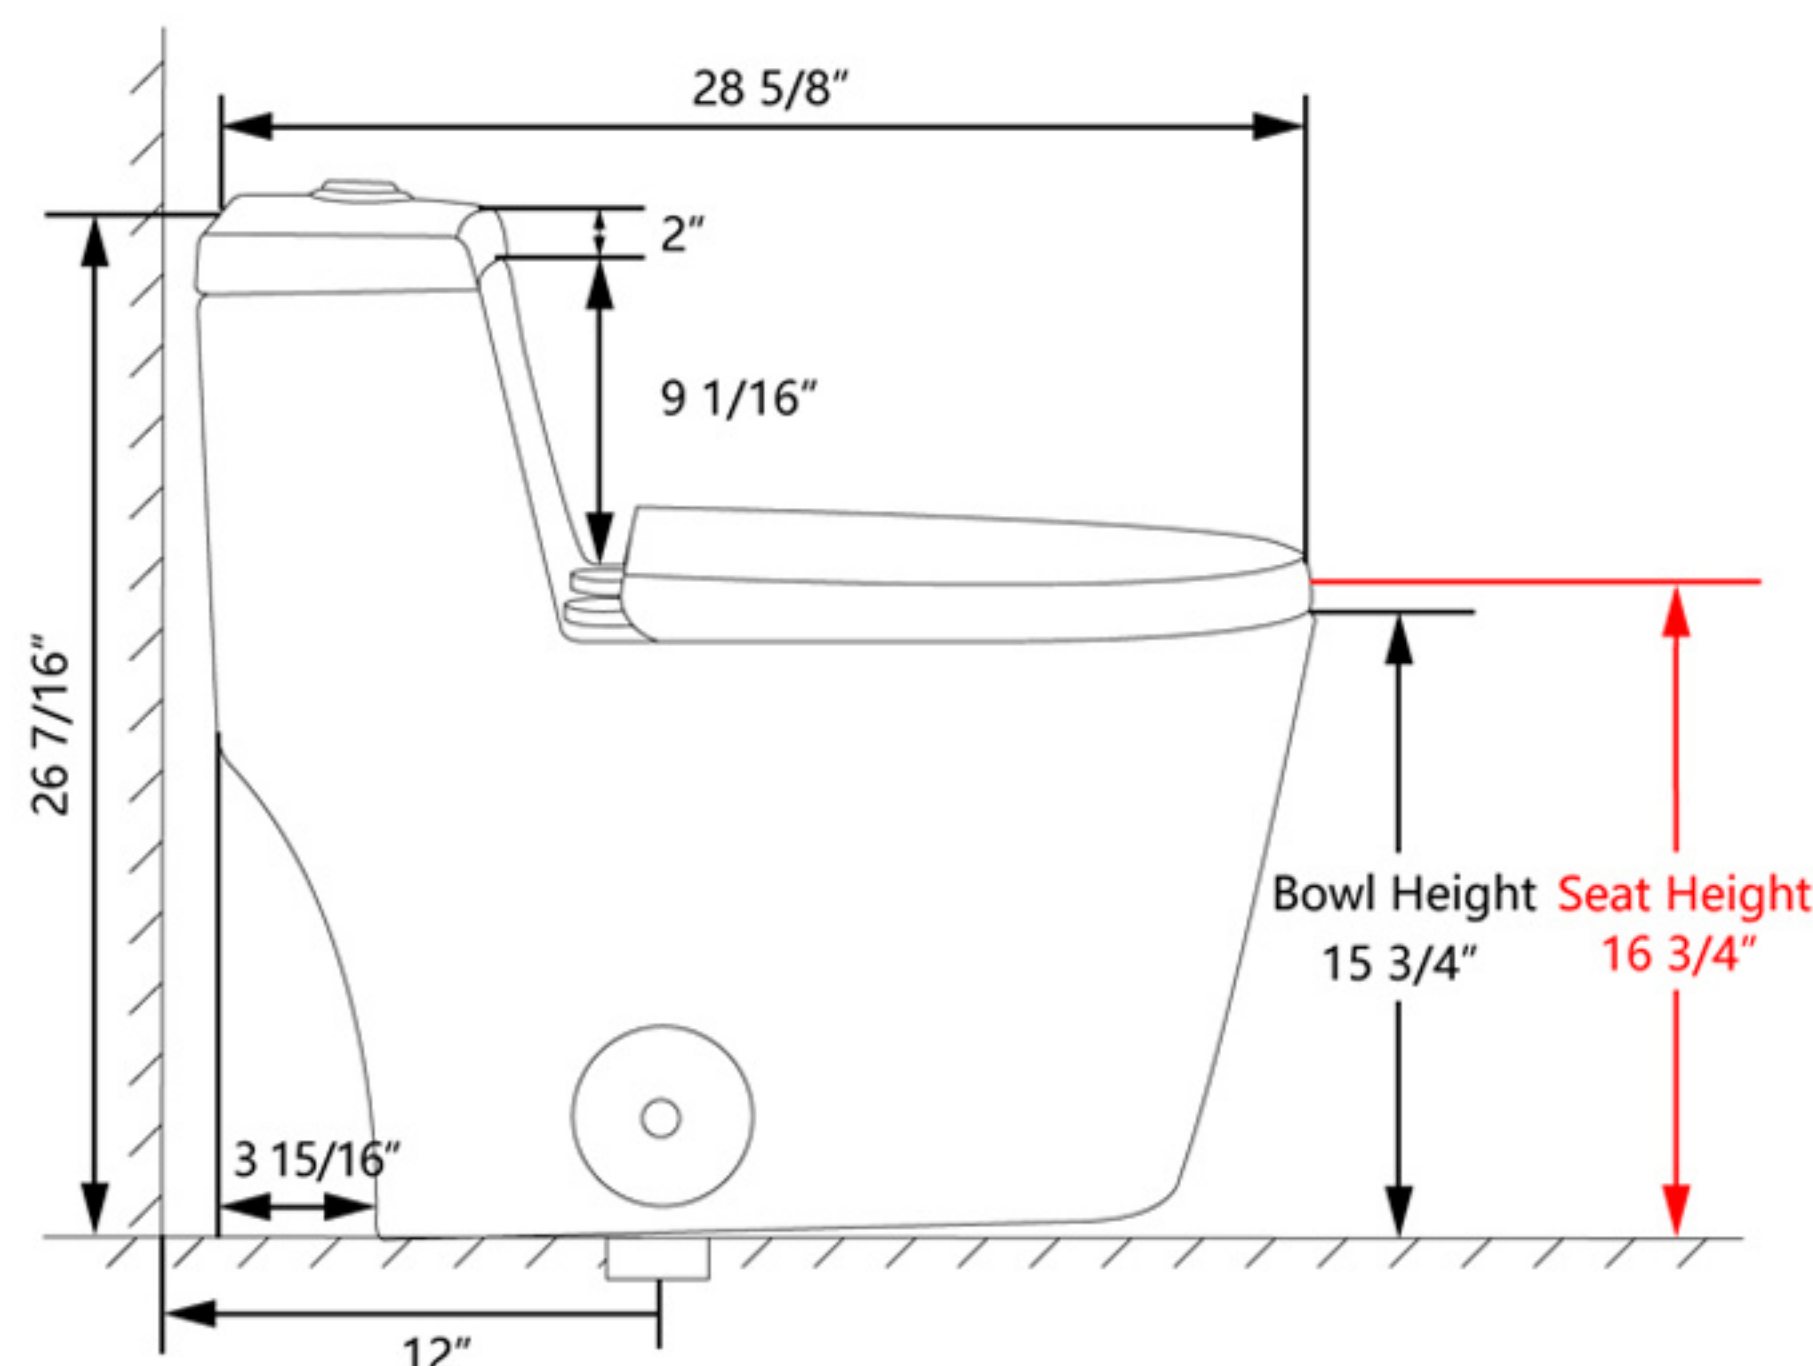

### Features

- Glazed ceramic one-piece toilet
- Soft close seat
- Standard 16 3/4" comfort height Elongated bowl
- Glazed skirted trapway
- Installation access  
12" Rough-in  
Floor mount installation
- Tornado Dual Flush System  
0.8/1.28 gallons per flush (GPF)
- Chrome push button
- Quick-release soft-close seat

### Specifications

- 0.8/1.28 GPF
- Tornado Dual Flush System
- 12" Rough-in
- Floor mount installation
- Elongated bowl
- 15 3/4" Bowl height
- Glazed ceramic
- One Year Limited Warranty
- Factory flush-tested
- ADA compliant, c/UPC & UPC certified
- **Product Weight:** 111.33 lbs.
- **L:** 28 5/8" × **W:** 15 3/8" × **H:** 26 7/16"

### Parts

- DV-F636T11: Toilet Tank Lid
- DV-F636S11: Soft-Close Toilet Seat
- DV-F636V31: Chrome, Dual Push-Button
- DV-F636V01: Water Fitting
- DV-F026P31: Wax Ring
- DV-F026P21: Bolt Covers
- DV-F026P41: Installation Kit
- DV-F816S01: Toilet Seat Installation Kit
- DV-F816M01: Installation Instruction