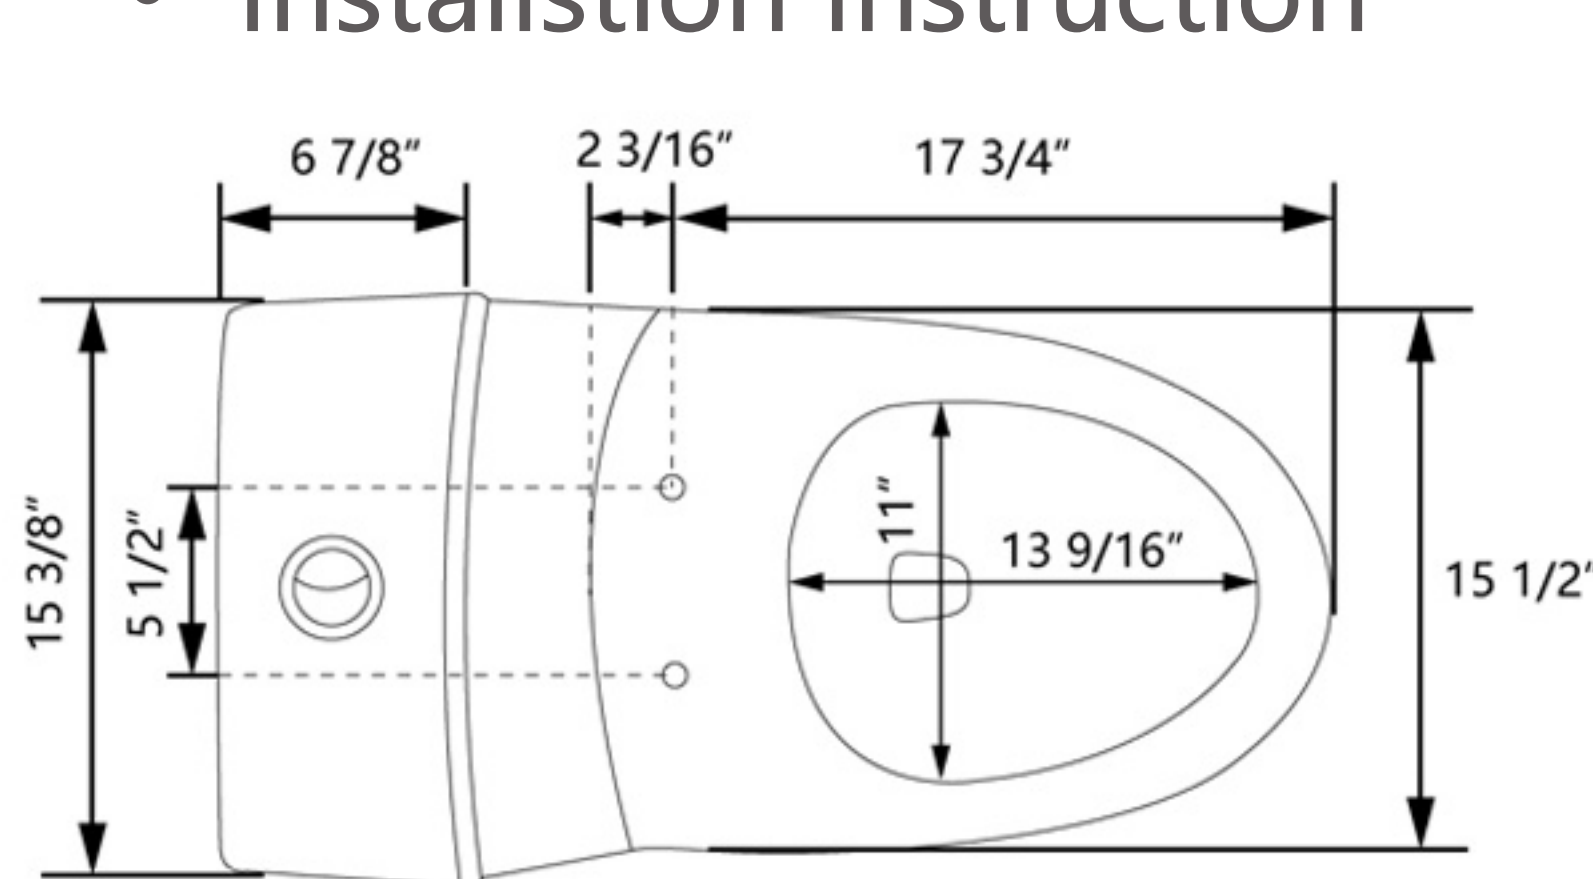

Parts

- DV-F636T11: Toilet Tank Lid
- DV-F636S11: Soft-Close Toilet Seat
- DV-F636V31: Chrome, Dual Push-Button
- DV-F636V01: Water Fitting
- DV-F026P31: Wax Ring
- DV-F026P21: Bolt Covers
- DV-F026P41: Installation Kit
- DV-F816S01: Toilet Seat Installation Kit
- DV-F816M01: Installation Instruction