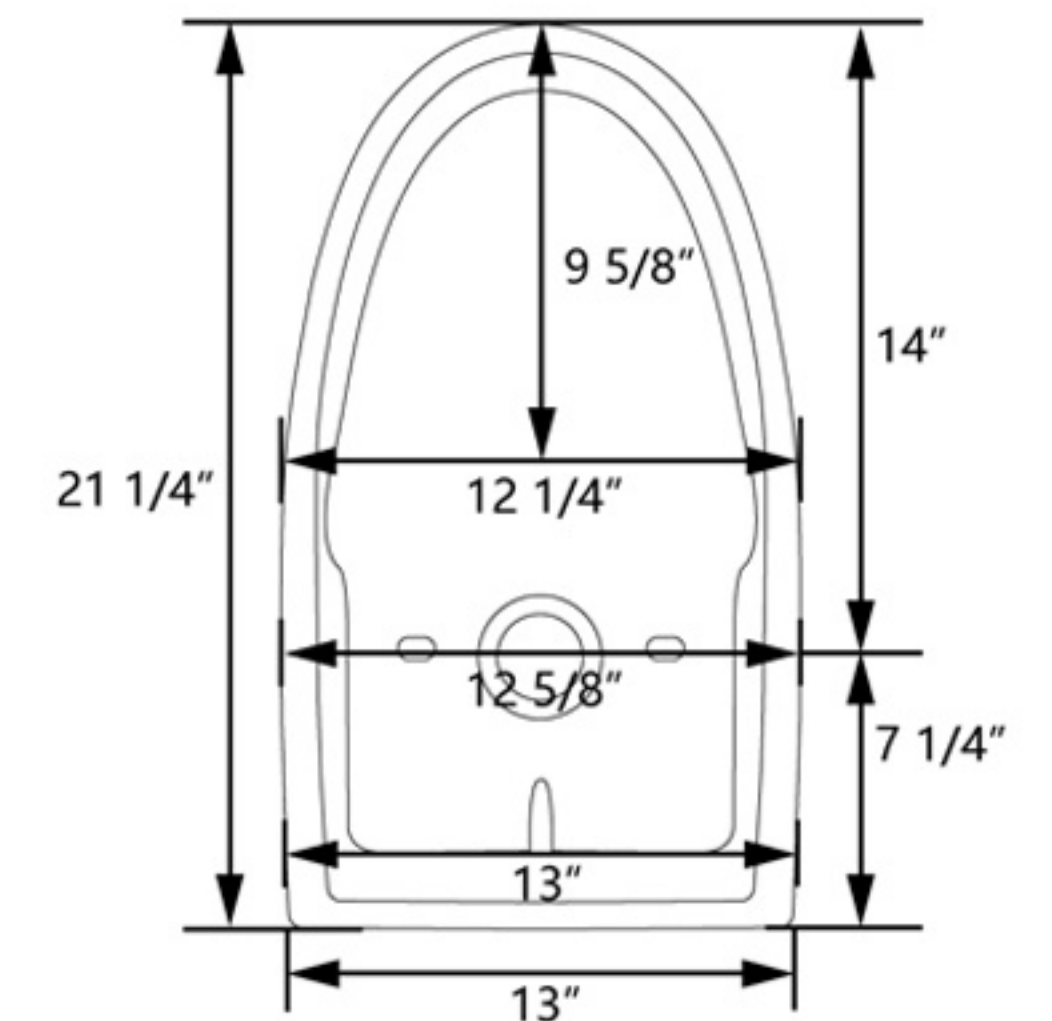

### Features

- Glazed ceramic one-piece toilet
- Soft close seat
- Standard 16 3/4" comfort height Elongated bowl
- Glazed skirted trapway
- Installation access  
12" Rough-in  
Floor mount installation
- Tornado Dual Flush System  
0.8/1.28 gallons per flush (GPF)
- Chrome push button
- Quick-release soft-close seat

### Specifications

- 0.8/1.28 GPF
- Tornado Dual Flush System
- 12" Rough-in
- Floor mount installation
- Elongated bowl
- 15 3/4" Bowl height
- Glazed ceramic
- One Year Limited Warranty
- Factory flush-tested
- ADA compliant, c/UPC & UPC certified
- **Product Weight:** 111.33 lbs.
- **L:** 28 5/8" × **W:** 15 3/8" × **H:** 26 7/16"

### Parts

- DV-F636T11: Toilet Tank Lid
- DV-F636S11: Soft-Close Toilet Seat
- DV-F636V31: Chrome, Dual Push-Button
- DV-F636V01: Water Fitting
- DV-F026P31: Wax Ring
- DV-F026P21: Bolt Covers
- DV-F026P41: Installation Kit
- DV-F816S01: Toilet Seat Installation Kit
- DV-F816M01: Installation Instruction