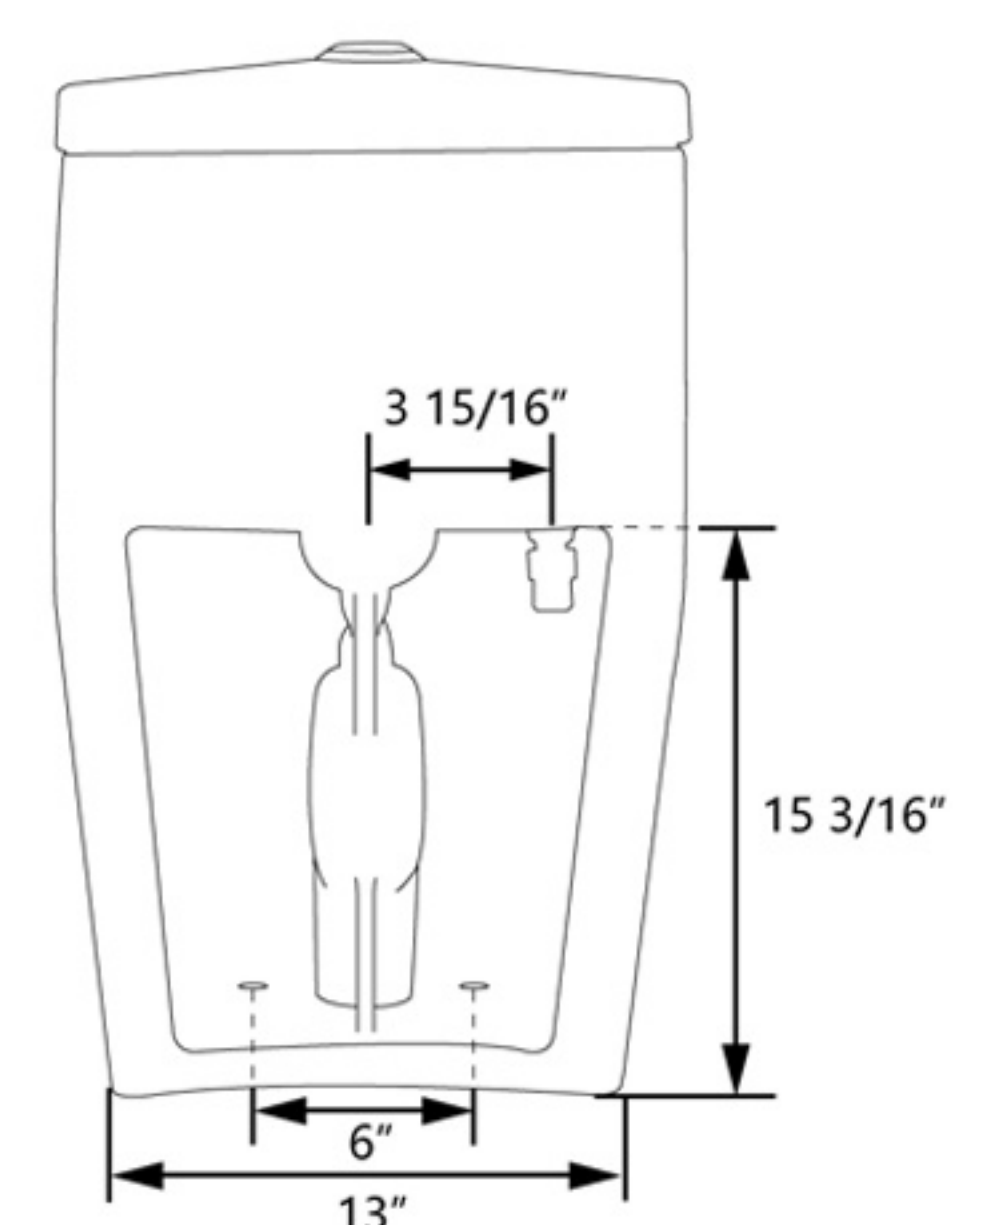

### Features

- Glazed ceramic one-piece toilet
- Soft close seat
- Standard 16 3/4" comfort height Elongated bowl
- Glazed skirted trapway
- Installation access  
12" Rough-in  
Floor mount installation
- Tornado Dual Flush System  
0.8/1.28 gallons per flush (GPF)
- Chrome push button
- Quick-release soft-close seat

### Specifications

- 0.8/1.28 GPF
- Tornado Dual Flush System
- 12" Rough-in
- Floor mount installation
- Elongated bowl
- 15 3/4" Bowl height
- Glazed ceramic
- One Year Limited Warranty
- Factory flush-tested
- ADA compliant, c/UPC & UPC certified
- **Product Weight:** 111.33 lbs.
- **L:** 28 5/8" × **W:** 15 3/8" × **H:** 26 7/16"

### Parts

- DV-F636T11: Toilet Tank Lid
- DV-F636S11: Soft-Close Toilet Seat
- DV-F636V31: Chrome, Dual Push-Button
- DV-F636V01: Water Fitting
- DV-F026P31: Wax Ring
- DV-F026P21: Bolt Covers
- DV-F026P41: Installation Kit
- DV-F816S01: Toilet Seat Installation Kit
- DV-F816M01: Installation Instruction