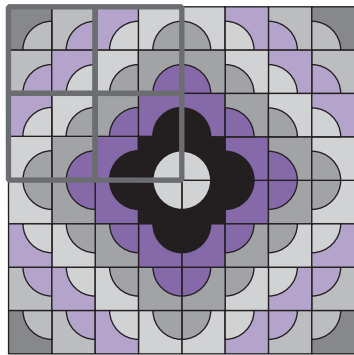

Love Ring

Each block requires 4 sets of Drunkard's Path units in this arrangement.

**Drunkard's Path
Trip Around the World**

Break each quarter into easy-to-make sub-units and make 4 of each.