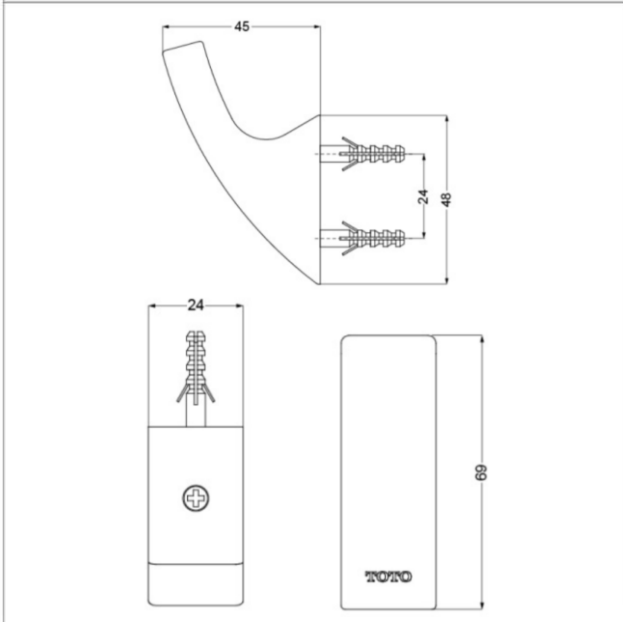

Brand

TOTO

Product Name

TOTO YRH903C

Description

- G Series robe hook

Colour / Material

Chrome

Specifications

Size : 24W x 45D x 69H mm