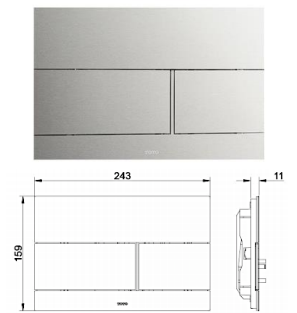

Model Name: MB171M#SS
Material: Stainless Steel
Stainless steel buttons