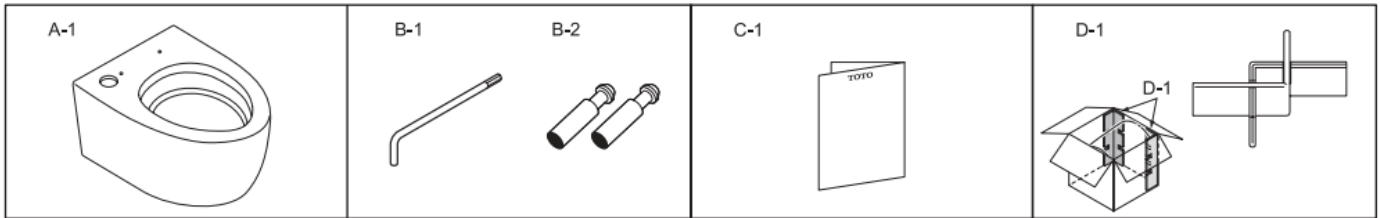

TOTO

K9203 FIXING KIT INSTALLATION MANUAL

Included Parts / 동봉 부품 / 包裝內零件

Parts name / 각부의 설명 / 關於各部位之說明

* The product may be slightly different in shape than the product shown in the figure depending on the model. /
 ※품번에 따라 그림과 실제 제품의 형태가 일부 다를 수 있습니다. /
 ※依型號不同，圖示與實際產品的形狀可能有部分差異。

Colour / Material

White

Specifications

Size	: 383W x 532D x 125H mm
Water pressure	: 0.05MPa ~ 0.75MPa
Power rating	: 220V, 50/60H, 830W
Power cord	: 5100mm length

WASHLET FUNCTIONS

Hygiene Functions		Cleansing Functions		Comfort Functions	
Ewater+	•	Air in Wonder Wave	•	Auto Lid Opening and Closing	•
Antibacterial Feature	•	Rear Cleansing	•	Soft Close Seat and Lid	
Removable Lid	•	Soft Rear Cleansing	•	Deodorizer	•
One-Touch Removable of Main Unit	•	Front Cleansing	•	Dryer	•
Nozzle Cleaning Button	•	Wide Front Cleansing	•	Heated Seat	•
Self-Cleaning Nozzle	•	Oscillating (Move) Cleansing	•	Soft Light	•
Pre-mist	•	Pulsating Cleansing	•	Remote Control	•
		Nozzle Position Adjustment	•	Water Pressure	•
				Personal Setting	•
				Temperature	•
				Energy Saver	•