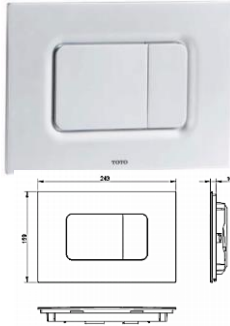

Model Name: MB174P#SS
Material: ABS
Sliver matte buttons

Model Name: MB170P#SS
Material: ABS
Sliver matte buttons