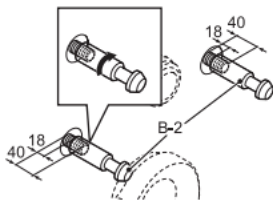

Installation Procedure / 설치 방법 / 安裝方法

For finished wall surfaces / 벽 마감면의 경우 /
若安裝於牆面

(mm)

When using a sound insulation mat / 쿠션 시트의 경우 /
若安裝於有壁貼的牆面