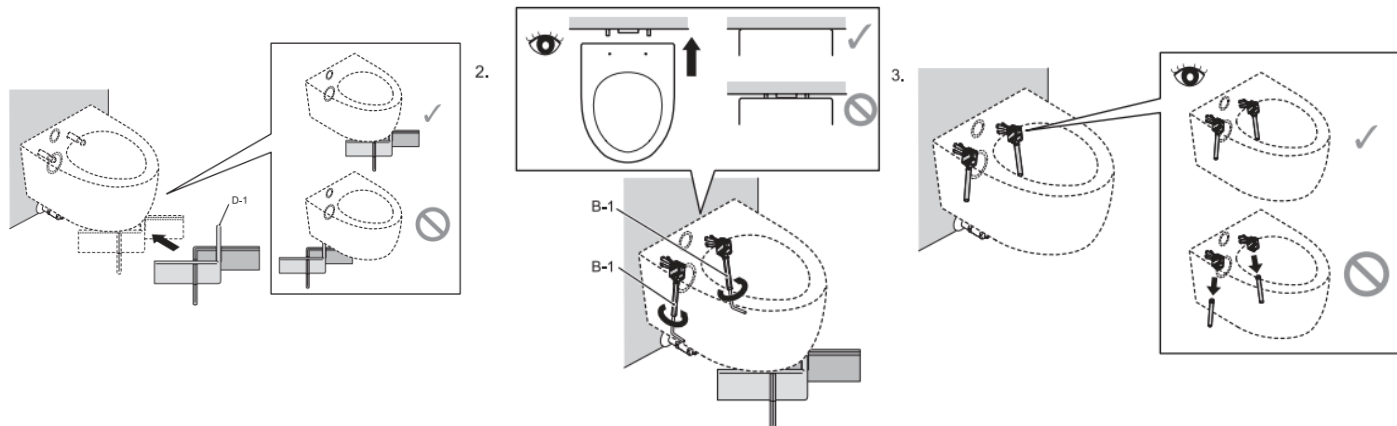

TOTO

K9203 FIXING KIT INSTALLATION MANUAL

Included Parts / 동봉 부품 / 包裝內零件

Parts name / 각부의 설명 / 關於各部位之說明

* The product may be slightly different in shape than the product shown in the figure depending on the model. /
 ※품번에 따라 그림과 실제 제품의 형태가 일부 다를 수 있습니다. /
 ※依型號不同，圖示與實際產品的形狀可能有部分差異。

Installation Procedure / 설치 방법 / 安裝方法

For finished wall surfaces / 벽 마감면의 경우 /
 若安裝於牆面

(mm)

When using a sound insulation mat / 쿠션 시트의 경우 /
 若安裝於有壁貼的牆面

(mm)

For repairs & maintenance, where the dismantling and reinstalling of the wall hung water closet is concern, it is advisable to change the fixing kit.

Brand

TOTO

Product Name

TCF4911ESP

Description

- Multi function washlet with remote control
- EWATER+ automatically spreads out and keeps clean toilet bowl and nozzle by preventing bacteria with sanitizing effect
- Auto lid opening and closing
- Fully equipped with comfortable rear, front, pulsating and oscillating cleansing functions
- PREMIST water is sprayed to make it difficult for dirt to adhere
- SELF-CLEANSING NOZZLE where wand self-cleans before and after every use
- AIR-IN WONDERWAVE Cleansing provides eco-friendliness
- Come with 16A ELCB 10mA DP (SS97)
- Refer to 2nd page for detail functions

Colour / Material

White

Specifications

Size	: 383W x 532D x 125H mm
Water pressure	: 0.05MPa ~ 0.75MPa
Power rating	: 220V, 50/60H, 830W
Power cord	: 5100mm length

WASHLET FUNCTIONS

Hygiene Functions		Cleansing Functions		Comfort Functions	
Ewater+	•	Air in Wonder Wave	•	Auto Lid Opening and Closing	•
Antibacterial Feature	•	Rear Cleansing	•	Soft Close Seat and Lid	
Removable Lid	•	Soft Rear Cleansing	•	Deodorizer	•
One-Touch Removable of Main Unit	•	Front Cleansing	•	Dryer	•
Nozzle Cleaning Button	•	Wide Front Cleansing	•	Heated Seat	•
Self-Cleaning Nozzle	•	Oscillating (Move) Cleansing	•	Soft Light	•
Pre-mist	•	Pulsating Cleansing	•	Remote Control	•
		Nozzle Position Adjustment	•	Water Pressure	•
				Personal Setting	•
				Temperature	•
				Energy Saver	•