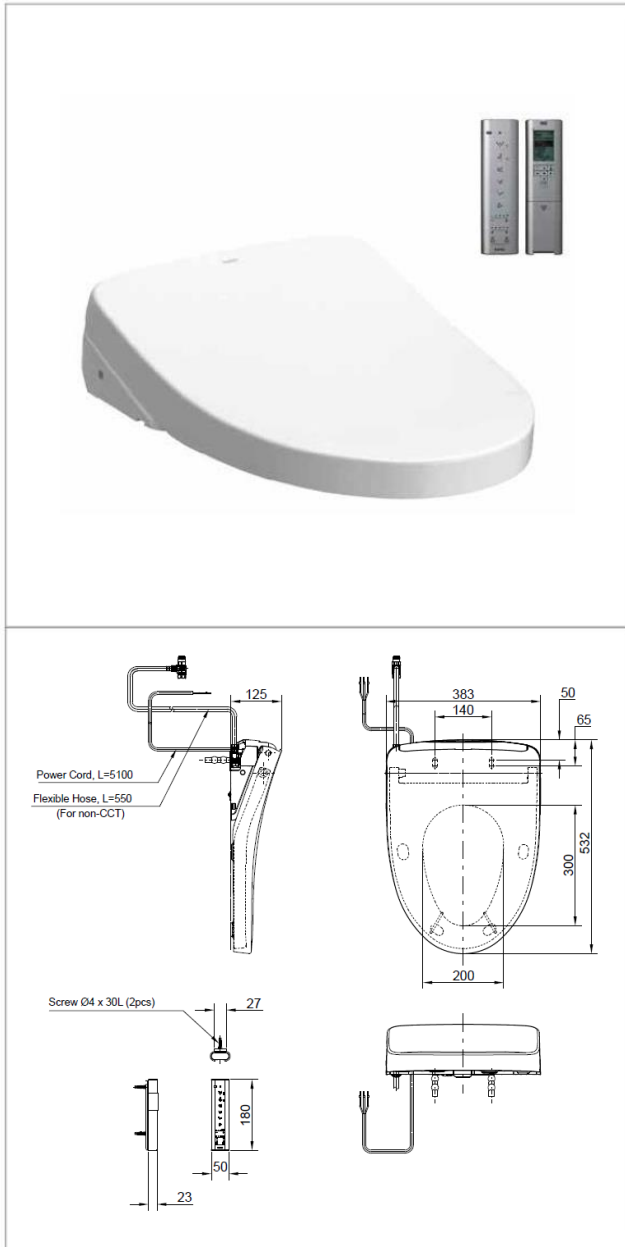

TOTO

K9203 FIXING KIT INSTALLATION MANUAL

Included Parts / 동봉 부품 / 包裝內零件

Parts name / 각부의 설명 / 關於各部位之說明

* The product may be slightly different in shape than the product shown in the figure depending on the model. /
 ※품번에 따라 그림과 실제 제품의 형태가 일부 다를 수 있습니다. /
 ※依型號不同，圖示與實際產品的形狀可能有部分差異。

Installation Procedure / 설치 방법 / 安裝方法

For finished wall surfaces / 벽 마감면의 경우 /
 若安裝於牆面

(mm)

When using a sound insulation mat / 쿠션 시트의 경우 /
 若安裝於有壁貼的牆面

(mm)

For repairs & maintenance, where the dismantling and reinstalling of the wall hung water closet is concern, it is advisable to change the fixing kit.

Brand

TOTO

Product Name

TCF4911ESP

Description

- Multi function washlet with remote control
- EWATER+ automatically spreads out and keeps clean toilet bowl and nozzle by preventing bacteria with sanitizing effect
- Auto lid opening and closing
- Fully equipped with comfortable rear, front, pulsating and oscillating cleansing functions
- PREMIST water is sprayed to make it difficult for dirt to adhere
- SELF-CLEANSING NOZZLE where wand self-cleans before and after every use
- AIR-IN WONDERWAVE Cleansing provides eco-friendliness
- Come with 16A ELCB 10mA DP (SS97)
- Refer to 2nd page for detail functions

Colour / Material

White

Specifications

Size	: 383W x 532D x 125H mm
Water pressure	: 0.05MPa ~ 0.75MPa
Power rating	: 220V, 50/60H, 830W
Power cord	: 5100mm length

WASHLET FUNCTIONS

Hygiene Functions		Cleansing Functions		Comfort Functions	
Ewater+	•	Air in Wonder Wave	•	Auto Lid Opening and Closing	•
Antibacterial Feature	•	Rear Cleansing	•	Soft Close Seat and Lid	
Removable Lid	•	Soft Rear Cleansing	•	Deodorizer	•
One-Touch Removable of Main Unit	•	Front Cleansing	•	Dryer	•
Nozzle Cleaning Button	•	Wide Front Cleansing	•	Heated Seat	•
Self-Cleaning Nozzle	•	Oscillating (Move) Cleansing	•	Soft Light	•
Pre-mist	•	Pulsating Cleansing	•	Remote Control	•
		Nozzle Position Adjustment	•	Water Pressure	•
				Personal Setting	•
				Temperature	•
				Energy Saver	•