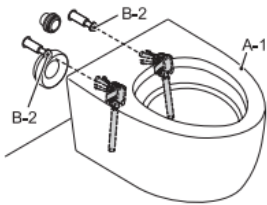

TOTO

K9203 FIXING KIT INSTALLATION MANUAL

Included Parts / 동봉 부품 / 包裝內零件

Parts name / 각부의 설명 / 關於各部位之說明

* The product may be slightly different in shape than the product shown in the figure depending on the model. /
 ※품번에 따라 그림과 실제 제품의 형태가 일부 다를 수 있습니다. /
 ※依型號不同，圖示與實際產品的形狀可能有部分差異。

Installation Procedure / 설치 방법 / 安裝方法

For finished wall surfaces / 벽 마감면의 경우 /
 若安裝於牆面

(mm)

When using a sound insulation mat / 쿠션 시트의 경우 /
 若安裝於有壁貼的牆面

(mm)

For repairs & maintenance, where the dismantling and reinstalling of the wall hung water closet is concern, it is advisable to change the fixing kit.

Brand

TOTO

Product Name

TCF4911ESP

Description

- Multi function washlet with remote control
- EWATER+ automatically spreads out and keeps clean toilet bowl and nozzle by preventing bacteria with sanitizing effect
- Auto lid opening and closing
- Fully equipped with comfortable rear, front, pulsating and oscillating cleansing functions
- PREMIST water is sprayed to make it difficult for dirt to adhere
- SELF-CLEANSING NOZZLE where wand self-cleans before and after every use
- AIR-IN WONDERWAVE Cleansing provides eco-friendliness
- Come with 16A ELCB 10mA DP (SS97)
- Refer to 2nd page for detail functions

Colour / Material

White

Specifications

Size	: 383W x 532D x 125H mm
Water pressure	: 0.05MPa ~ 0.75MPa
Power rating	: 220V, 50/60H, 830W
Power cord	: 5100mm length

WASHLET FUNCTIONS

Hygiene Functions		Cleansing Functions		Comfort Functions	
Ewater+	•	Air in Wonder Wave	•	Auto Lid Opening and Closing	•
Antibacterial Feature	•	Rear Cleansing	•	Soft Close Seat and Lid	
Removable Lid	•	Soft Rear Cleansing	•	Deodorizer	•
One-Touch Removable of Main Unit	•	Front Cleansing	•	Dryer	•
Nozzle Cleaning Button	•	Wide Front Cleansing	•	Heated Seat	•
Self-Cleaning Nozzle	•	Oscillating (Move) Cleansing	•	Soft Light	•
Pre-mist	•	Pulsating Cleansing	•	Remote Control	•
		Nozzle Position Adjustment	•	Water Pressure	•
				Personal Setting	•
				Temperature	•
				Energy Saver	•