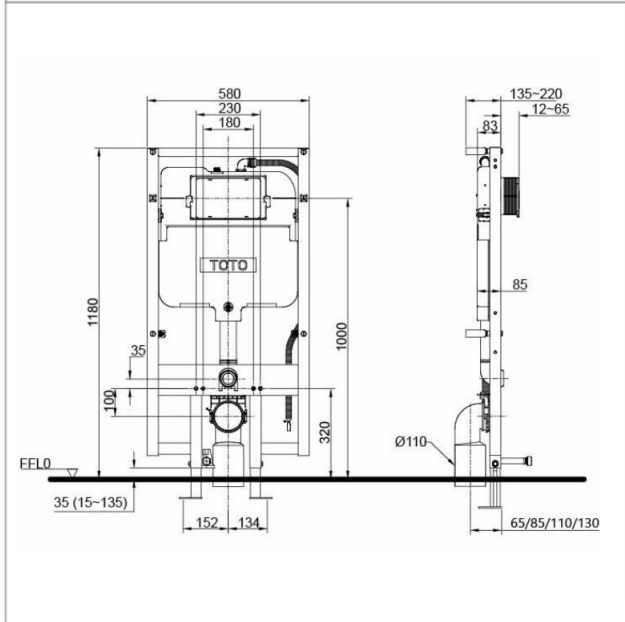

Colour / Material

Specifications