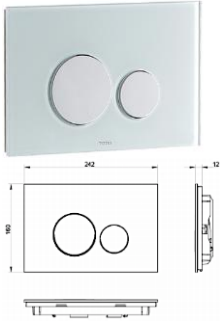

TOTO

K9203 FIXING KIT INSTALLATION MANUAL

Included Parts / 동봉 부품 / 包裝內零件

Parts name / 각부의 설명 / 關於各部位之說明

* The product may be slightly different in shape than the product shown in the figure depending on the model. /
 ※품번에 따라 그림과 실제 제품의 형태가 일부 다를 수 있습니다. /
 ※依型號不同，圖示與實際產品的形狀可能有部分差異。

Colour / Material

White

Specifications

Size	: 383W x 532D x 125H mm
Water pressure	: 0.05MPa ~ 0.75MPa
Power rating	: 220V, 50/60H, 830W
Power cord	: 5100mm length

WASHLET FUNCTIONS

Hygiene Functions		Cleansing Functions		Comfort Functions	
Ewater+	•	Air in Wonder Wave	•	Auto Lid Opening and Closing	•
Antibacterial Feature	•	Rear Cleansing	•	Soft Close Seat and Lid	
Removable Lid	•	Soft Rear Cleansing	•	Deodorizer	•
One-Touch Removable of Main Unit	•	Front Cleansing	•	Dryer	•
Nozzle Cleaning Button	•	Wide Front Cleansing	•	Heated Seat	•
Self-Cleaning Nozzle	•	Oscillating (Move) Cleansing	•	Soft Light	•
Pre-mist	•	Pulsating Cleansing	•	Remote Control	•
		Nozzle Position Adjustment	•	Water Pressure	•
				Personal Setting	•
				Temperature	•
				Energy Saver	•

Brand

TOTO

Product Name

WH173SGAT

Description

- Concealed cistern tank
- Dual flush system
- Auto-flushing feature (TCA464 valve)
- Compatible with WASHLET +

Colour / Material

Specifications