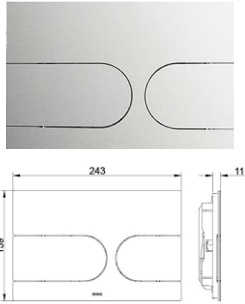

Model Name: MB176G#WH
Material: Glass
Glass with white buttons

Model Name: MB175M#SS
Material: Stainless Steel
Stainless steel buttons