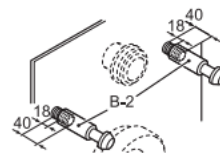

TOTO

K9203 FIXING KIT INSTALLATION MANUAL

Included Parts / 동봉 부품 / 包裝內零件

Parts name / 각부의 설명 / 關於各部位之說明

* The product may be slightly different in shape than the product shown in the figure depending on the model. /
※품번에 따라 그림과 실제 제품의 형태가 일부 다를 수 있습니다. /
※依型號不同，圖示與實際產品的形狀可能有部分差異。

Installation Procedure / 설치 방법 / 安裝方法

For finished wall surfaces / 벽 마감면의 경우 /
若安裝於牆面

(mm)

When using a sound insulation mat / 쿠션 시트의 경우 /
若安裝於有壁貼的牆面

(mm)

For repairs & maintenance, where the dismantling and reinstalling of the wall hung water closet is concern, it is advisable to change the fixing kit.