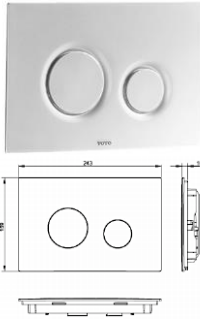

Model Name: MB174P#SS
Material: ABS
Sliver matte buttons