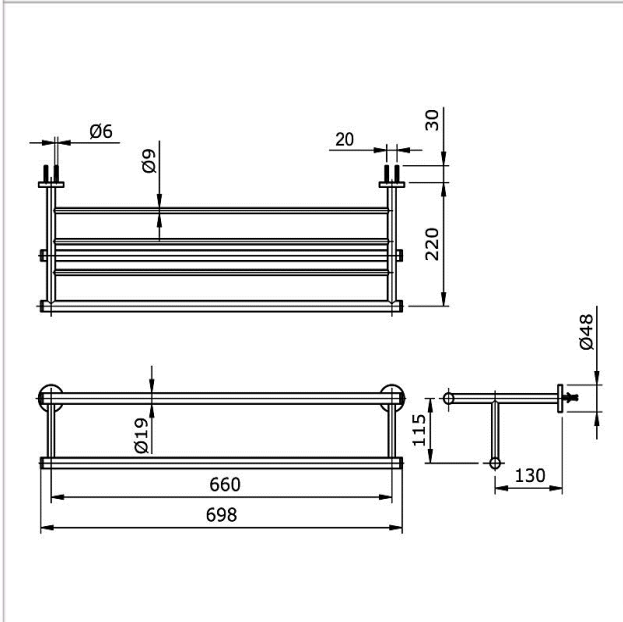

Brand

TOTO

Product Name

TX726AES

Description

- Towel shelf and towel bar

Colour / Material

Chrome

Specifications

Length : 660 mm