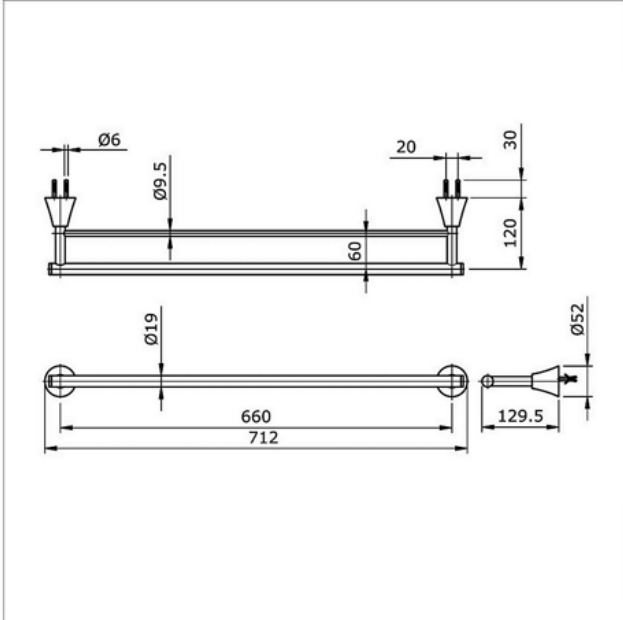

Brand

TOTO

Product Name

TX724AG

Description

- Double towel bar

Colour / Material

Chrome

Specifications

Width : 712mm

Diameter : 129.5mm