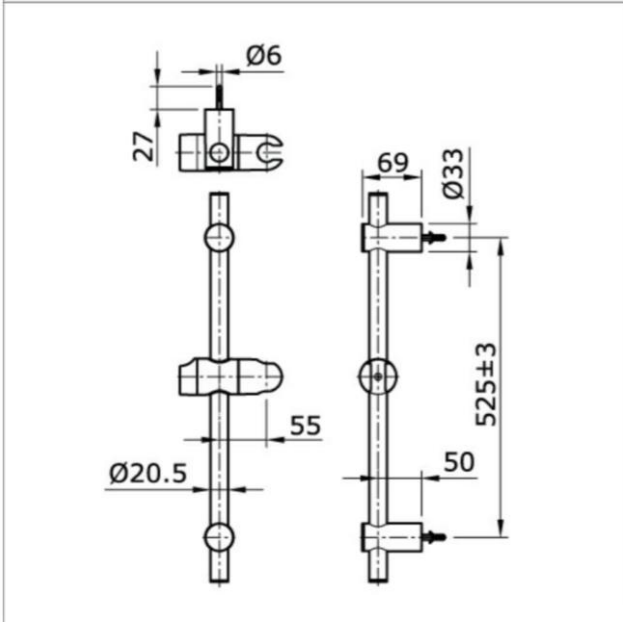

**Brand**

TOTO

**Product Name**

TX721MEB

**Description**

- Sliding rail
- Adjustable mounting points for installation

**Colour / Material**

Chrome

**Specifications**

Length : 525±3 mm