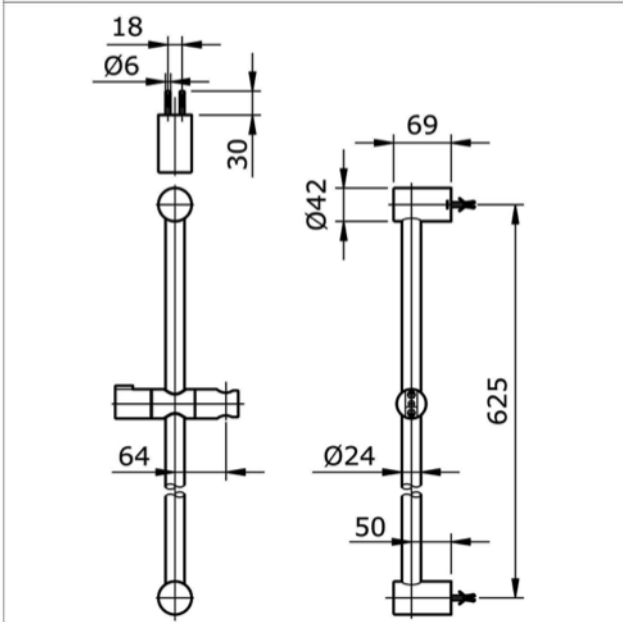

Brand

TOTO

Product Name

TX721AEZ

Description

- Sliding rail

Colour / Material

Chrome

Specifications

Length : 625 mm