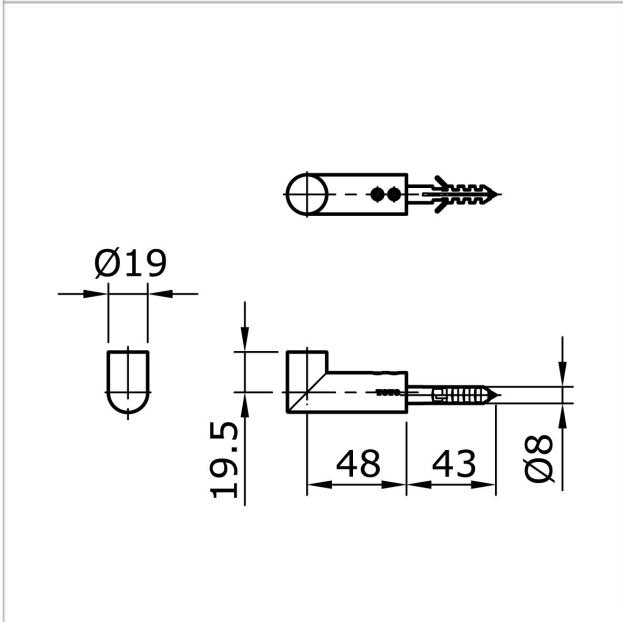

Brand

TOTO

Product Name

TX704M3A#MB

Description

- Robe hook

Colour / Material

Matte black

Specifications