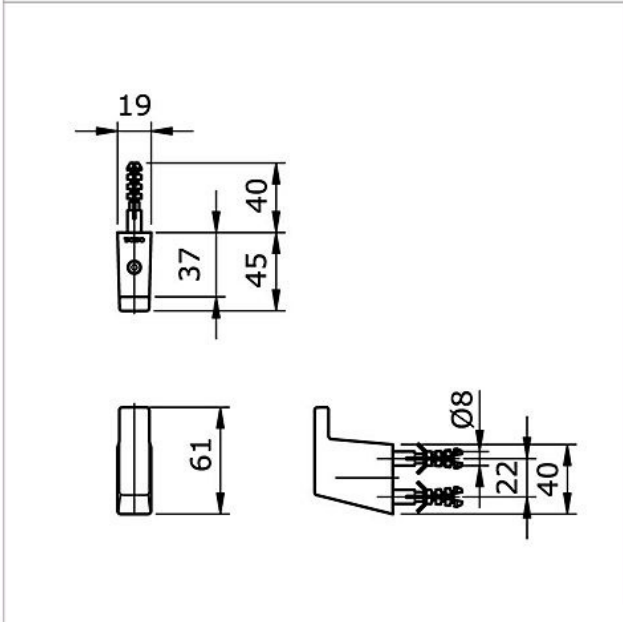

Brand

TOTO

Product Name

TX704AN

Description

- Robe hook

Colour / Material

Chrome

Specifications