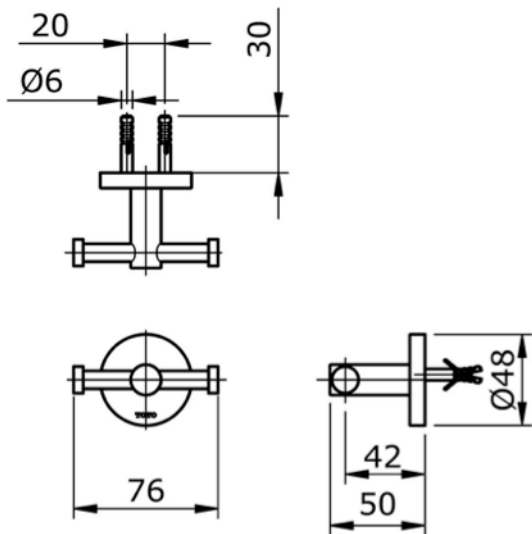

Brand

TOTO

Product Name

TX704AES

Description

- Double robe hook

Colour / Material

Chrome

Specifications