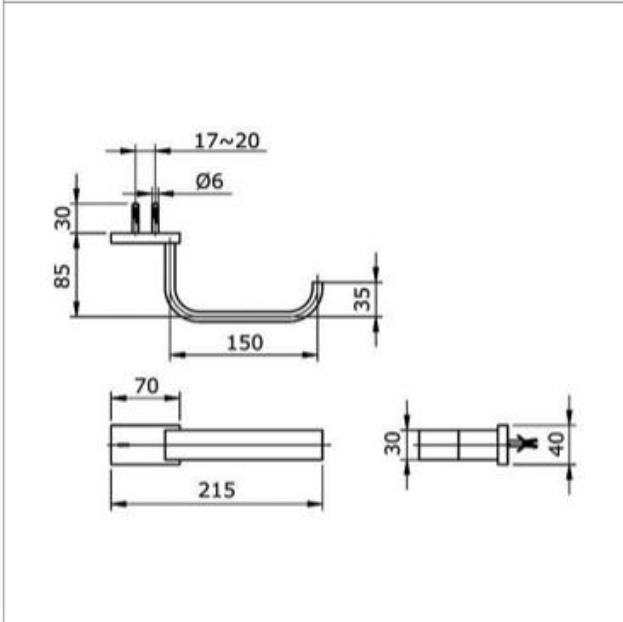

Brand

TOTO

Product Name

TX703AI

Description

- Paper holder

Colour / Material

Chrome

Specifications