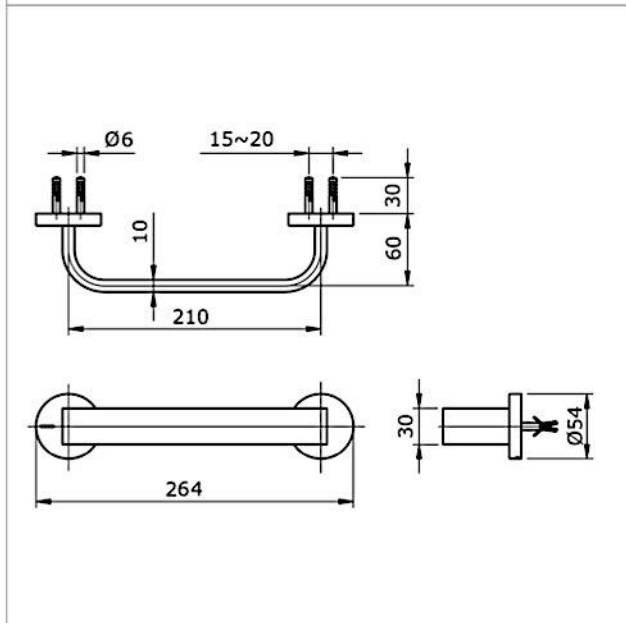

Brand

TOTO

Product Name

TX702AJ

Description

- Hand towel bar

Colour / Material

Chrome

Specifications

Length : 210 mm