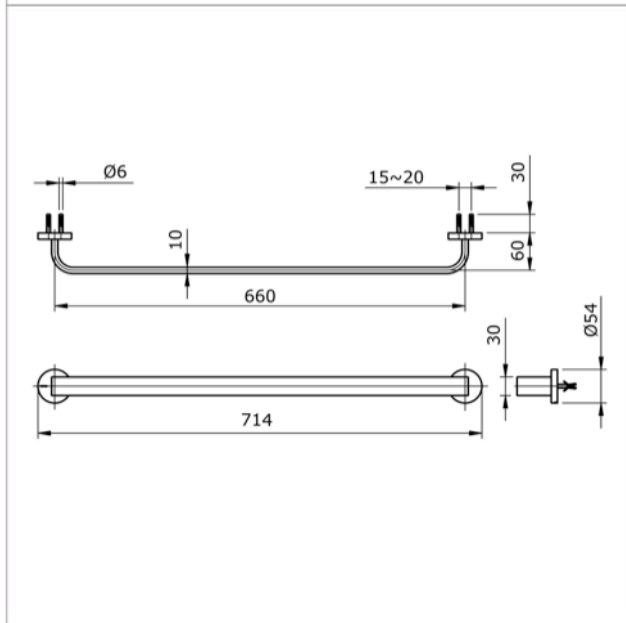

Brand

TOTO

Product Name

TX701AJ

Description

- Towel bar

Colour / Material

Chrome

Specifications

Length : 660 mm