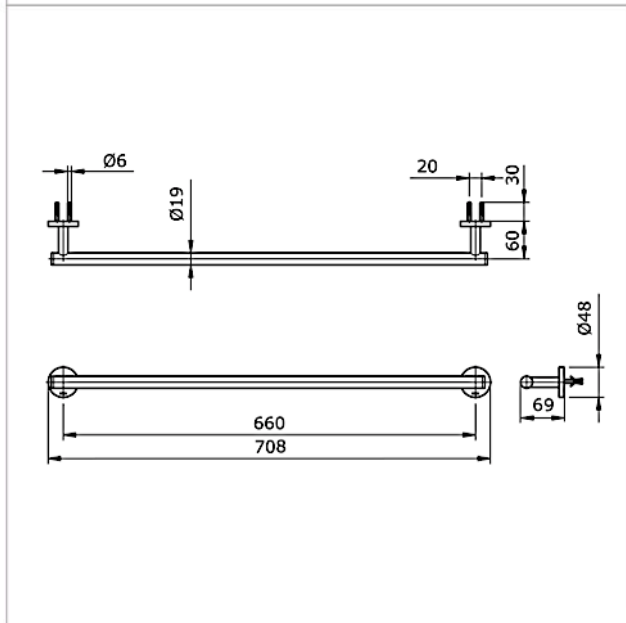

Brand

TOTO

Product Name

TX701AES

Description

- Towel bar

Colour / Material

Chrome

Specifications

Length : 660 mm