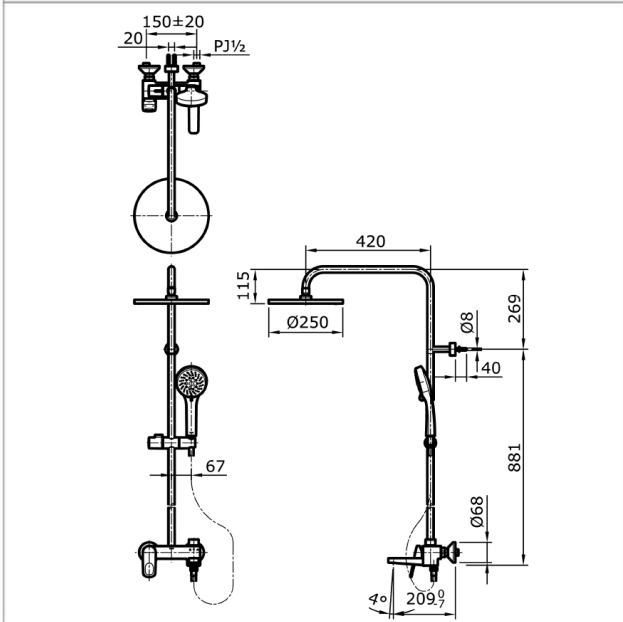

Brand

TOTO

Product Name

TX493SRR

Description

- 3 Way Shower Column Set

Colour / Material

Chrome

Specifications

Water pressure : 0.05MPa ~ 0.75MPa