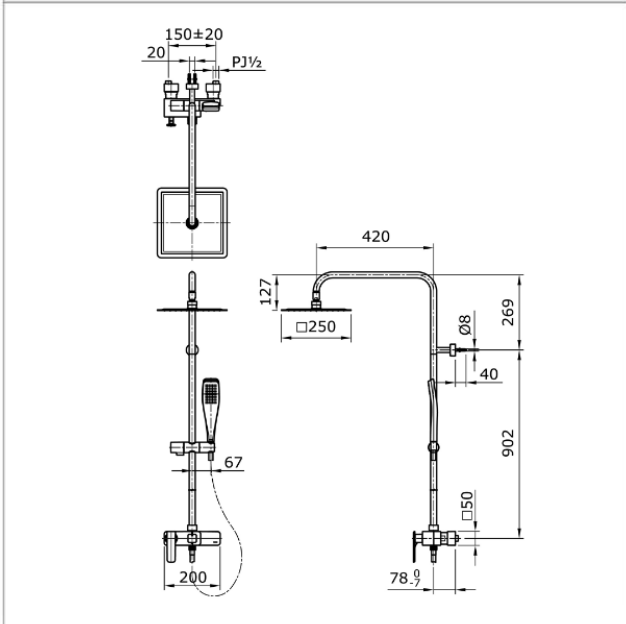

✓✓✓ Excellent

Brand

TOTO

Product Name

TX492STZ

Description

- Lever handle shower column set

Colour / Material

Chrome

Specifications

Water pressure : 0.05MPa ~ 0.75MPa