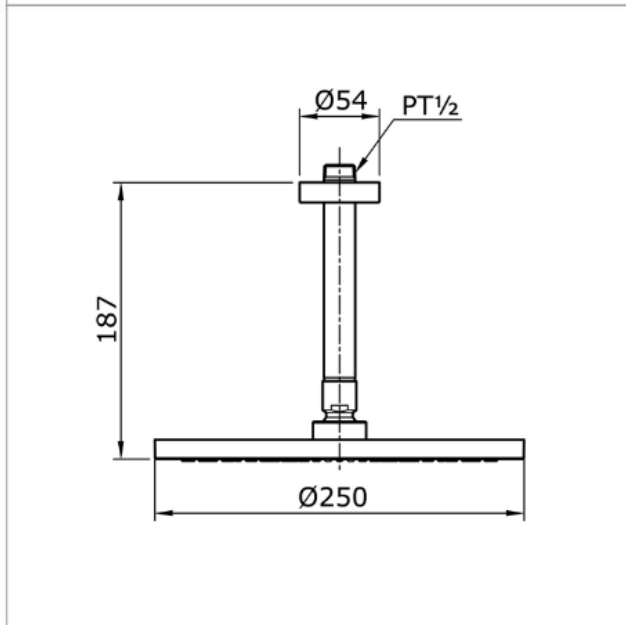

Brand

TOTO

Product Name

TX491SN

Description

- Fixed shower head

Colour / Material

Brass Chrome

Specifications

Arm Length: : 187mm
Size : Ø 250mm