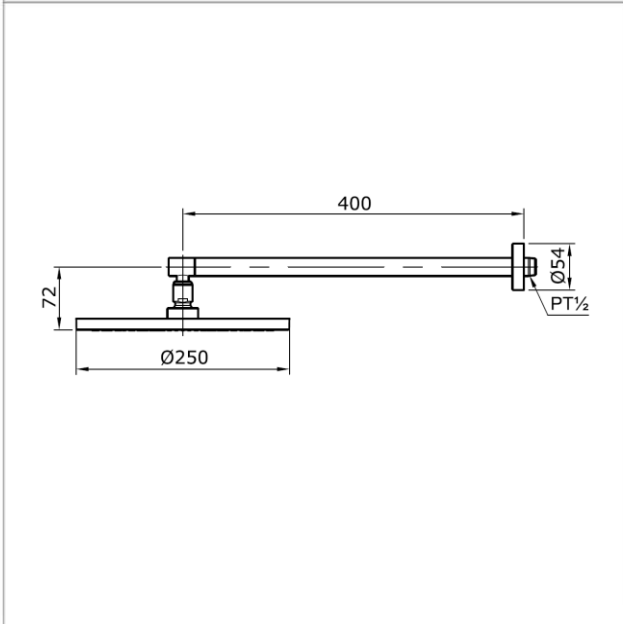

✓ ✓ Very Good

Brand

TOTO

Product Name

TX488SZ

Description

- Wall mounted fixed shower head

Colour / Material

Chrome

Specifications

Arm Length: : 400 mm
Diameter : 250 mm