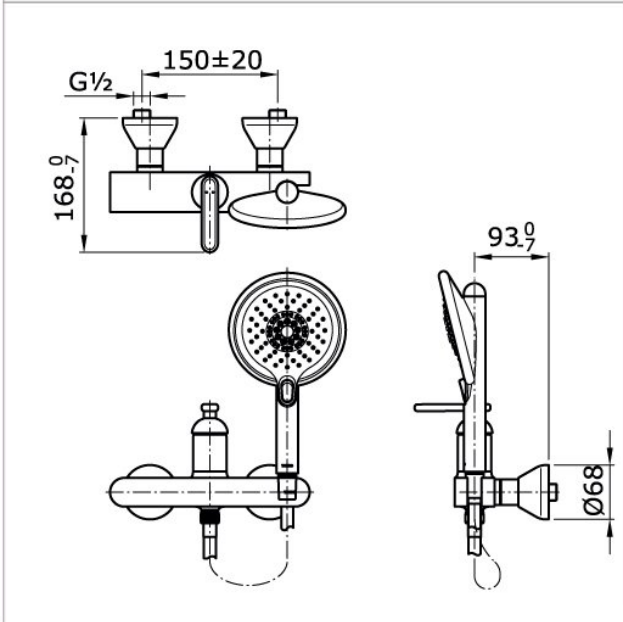

Brand

TOTO

Product Name

TX474SY

Description

- Single Lever Shower Set

Colour / Material

Chrome

Specifications