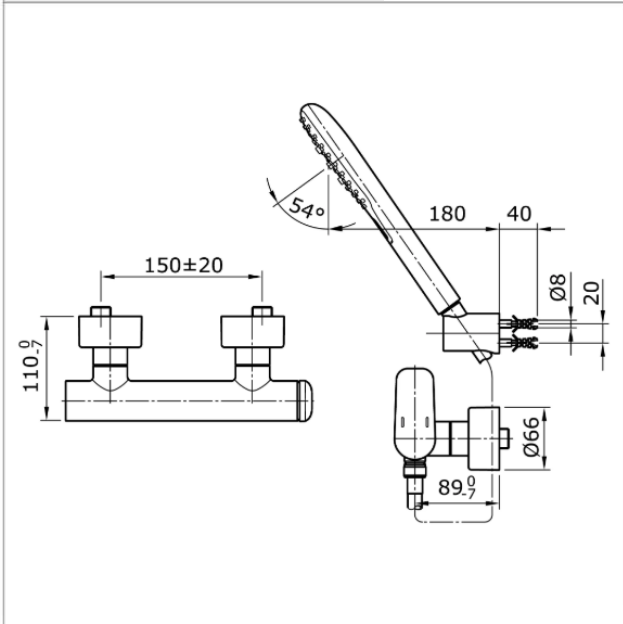

✓✓✓ Excellent

Brand

TOTO

Product Name

TX474SX

Description

- Single level shower set

Colour / Material

Chrome

Specifications

Water pressure : 0.05MPa ~ 0.75MPa