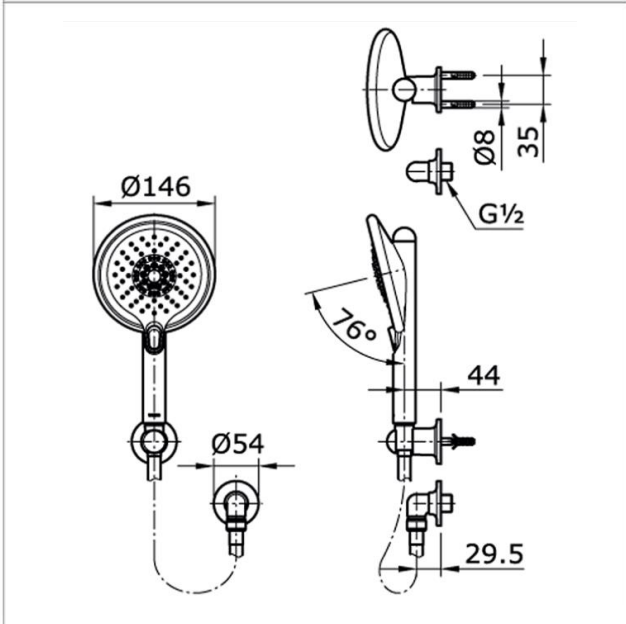

Brand

TOTO

Product Name

TX472SY

Description

- Hand shower set
- Comes with wall outlet

Colour / Material

Chrome

Specifications

Water pressure : 0.05 Mpa ~ 0.75 MPa