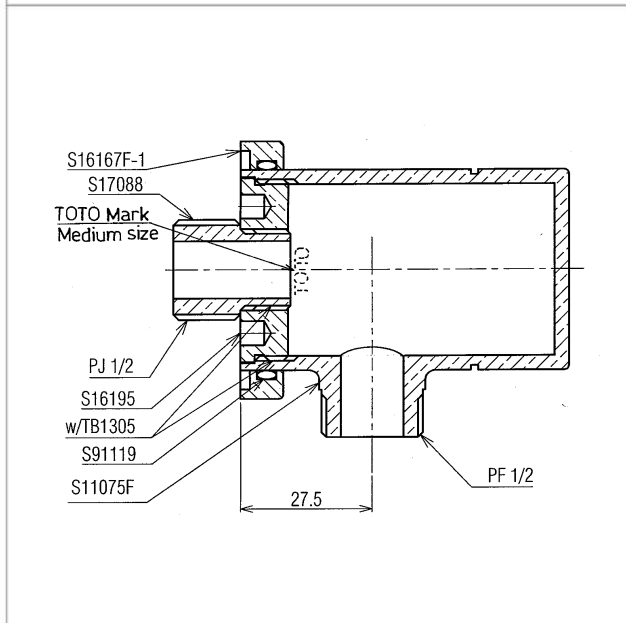

Brand

TOTO

Product Name

TX472SEMV1

Description

- Wall outlet

Colour / Material

Chrome

Specifications

Water pressure : 0.05MPa ~ 0.75MPa