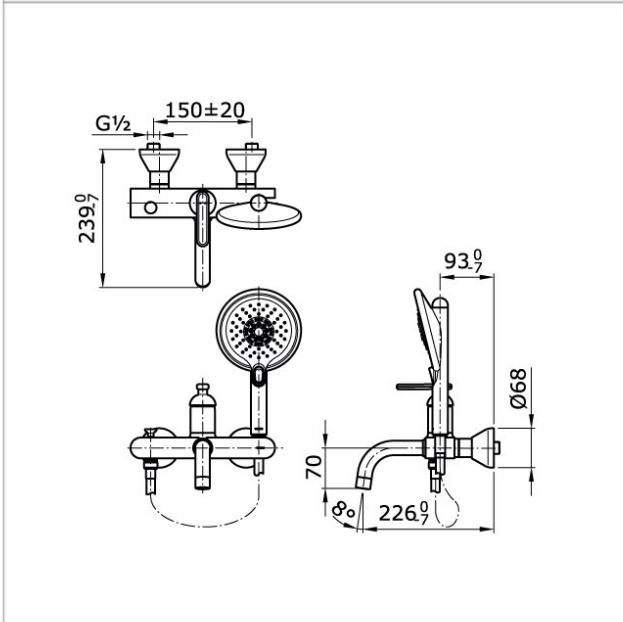

Brand

TOTO

Product Name

TX471SY

Description

- Single Lever Bath & Shower Set

Colour / Material

Chrome

Specifications