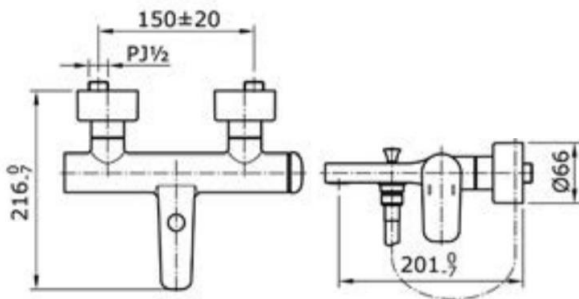

✓✓✓ Excellent

Brand

TOTO

Product Name

TX471SXV1

Description

- Single lever bath & shower mixer

Colour / Material

Chrome

Specifications

Water pressure : 0.05MPa ~ 0.75MPa