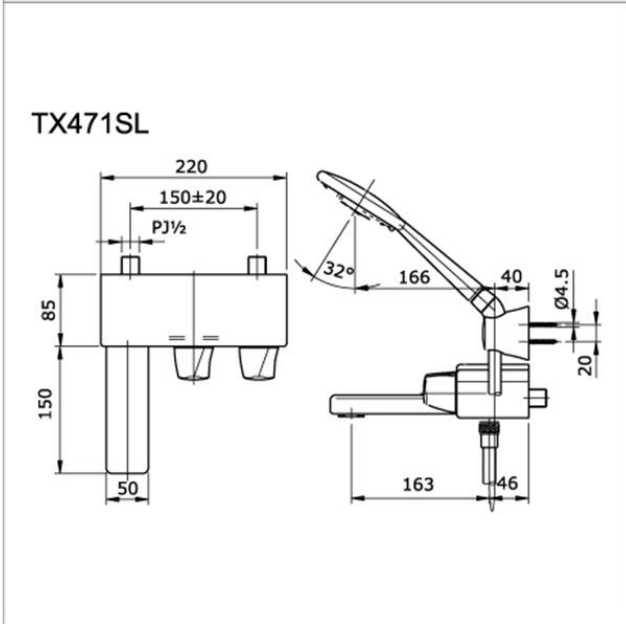

**Brand**

TOTO

**Product Name**

TX471SL

**Description**

- "Loop" Series Bath and Shower mixer with diverter and shower set

**Colour / Material**

Chrome

**Specifications**